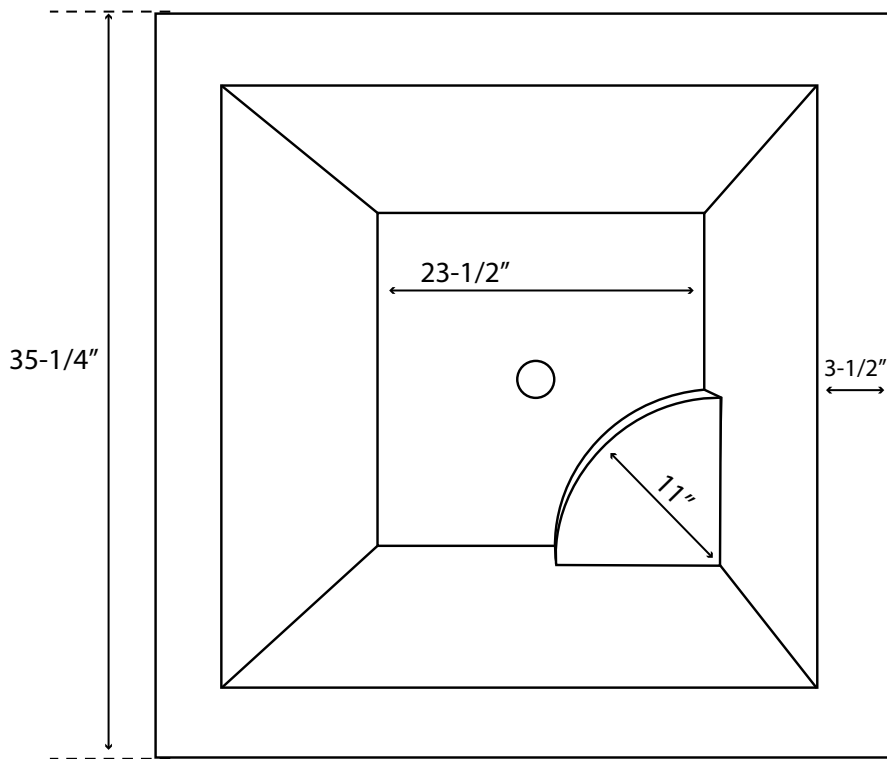

# Daxton Hammered Copper Japanese Style Soaking Tub

Hammered Exterior and Interior.

Tub Dimensions: 35-1/4" L x 35-1/4" W x 34-5/8" H.

Water Capacity: 68 gallons to the top of tub.

Tub Weight Uncrated: 200 lbs. Tub Weight Crated: 425 lbs.

Water depth is 28-1/2" H to top of tub.

Interior tub seat measures 16" L x 11" W (front to back) x 5-1/2" H.

All measurements are approximate.

Measurements may vary +/- 1/2".