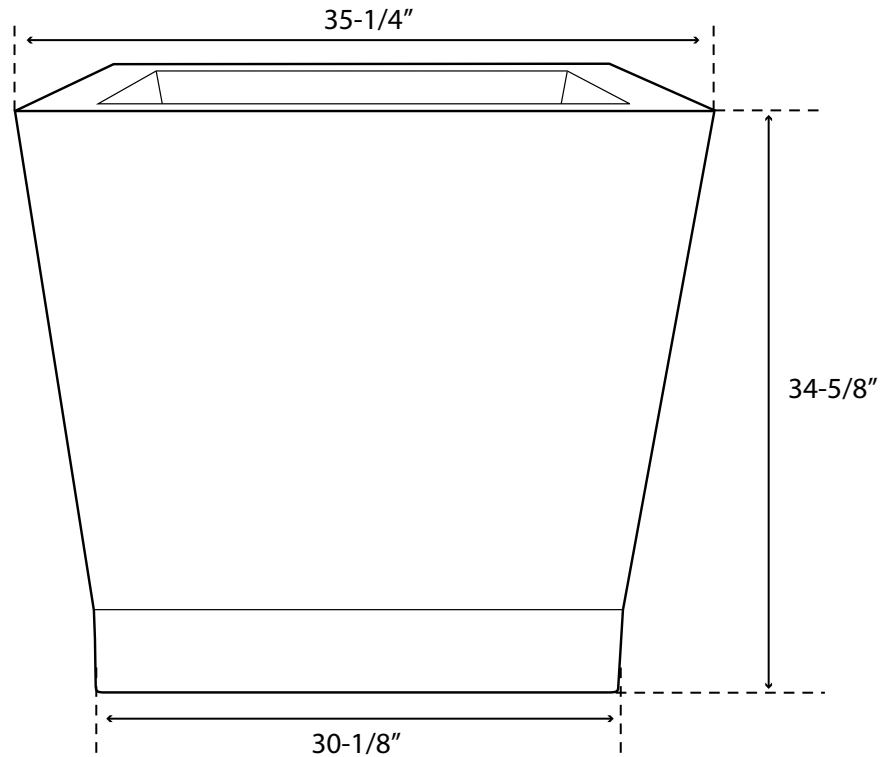

# Daxton Hammered Copper Japanese Style Soaking Tub

Hammered Exterior and Interior.

Tub Dimensions: 35-1/4" L x 35-1/4" W x 34-5/8" H.

Water Capacity: 68 gallons to the top of tub.

Tub Weight Uncrated: 200 lbs. Tub Weight Crated: 425 lbs.

Water depth is 28-1/2" H to top of tub.

Interior tub seat measures 16" L x 11" W (front to back) x 5-1/2" H.

All measurements are approximate.

Measurements may vary +/- 1/2".