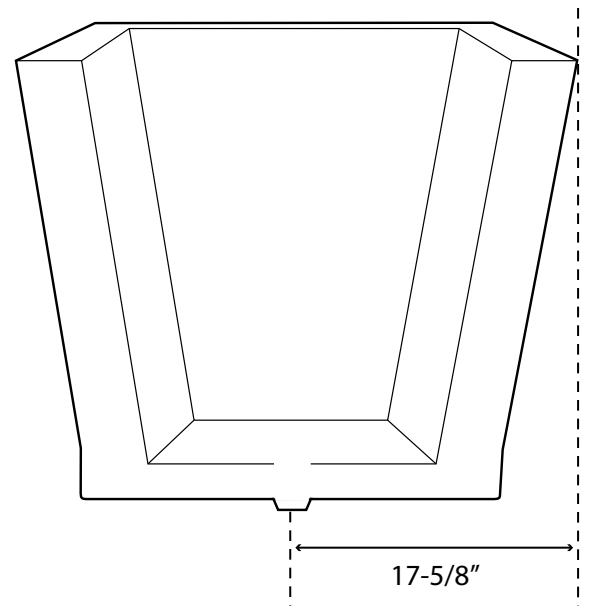

# Daxton Hammered Copper Japanese Style Soaking Tub

Hammered Exterior and Interior.

Tub Dimensions: 35-1/4" L x 35-1/4" W x 34-5/8" H.

Water Capacity: 68 gallons to the top of tub.

Tub Weight Uncrated: 200 lbs. Tub Weight Crated: 425 lbs.

Water depth is 28-1/2" H to top of tub.

Interior tub seat measures 16" L x 11" W (front to back) x 5-1/2" H.

All measurements are approximate.

Measurements may vary +/- 1/2".