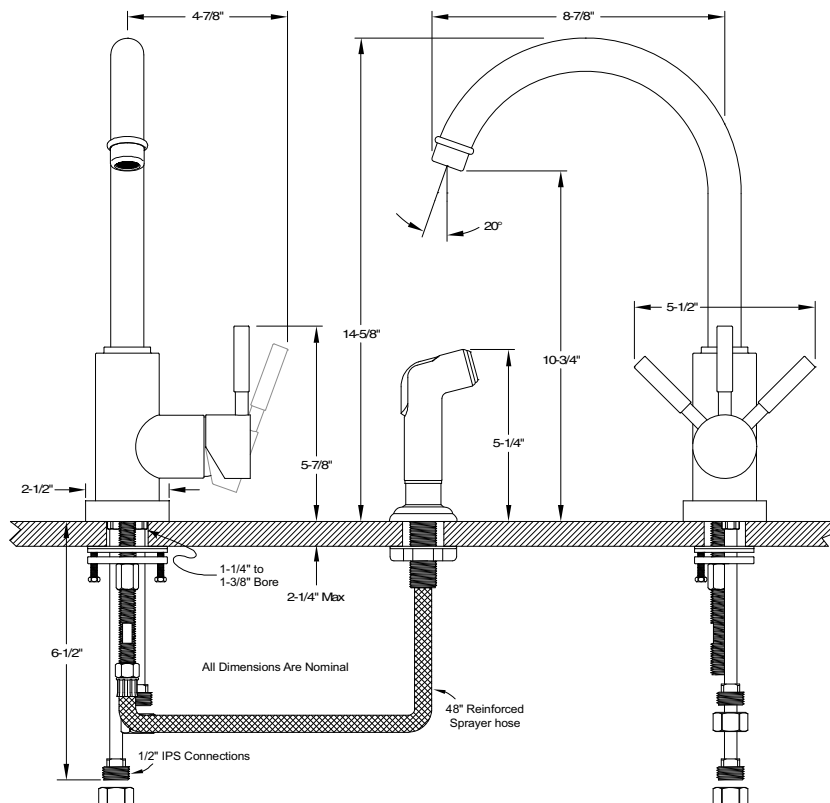

- Limited Lifetime Warranty
Refer to Premier Faucet warranty program for further details and restrictions.

EsSEN™

Model 120098

Single Lever Handle Hi-rise Kitchen Faucet

Brushed Nickel Finish

With Spray

1/2" IPS Connection