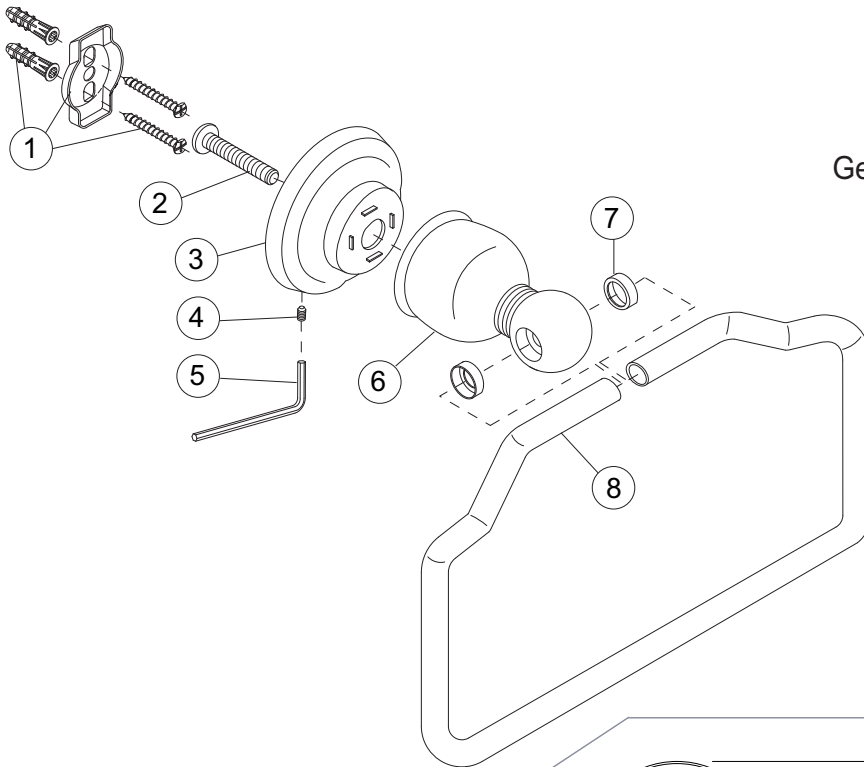

## Description

- Teapot style face towel ring
- Oil rubbed bronze all metal construction
- Concealed screw mounting
- Mounting hardware includes screws and wall anchors
- Matches Premier Wellington faucet suite
- Teapot styling complements many faucet brands

## Model 120040

Genuine Premier Wellington Accessory  
Decorative Face Towel Ring  
Oil Rubbed Bronze Finish

No	Part Name	Material	Qty.
1	MOUNTING KIT	PLASTIC / METAL	1
2	ATTACHMENT SCREW	STEEL	1
3	ESCUTCHEON	METAL	1
4	SET SCREW	STEEL	1
5	ALLEN WRENCH	STEEL	1
6	BRACKET	METAL	1
7	BUSHING	PLASTIC	2
8	TOWEL RING	METAL	1