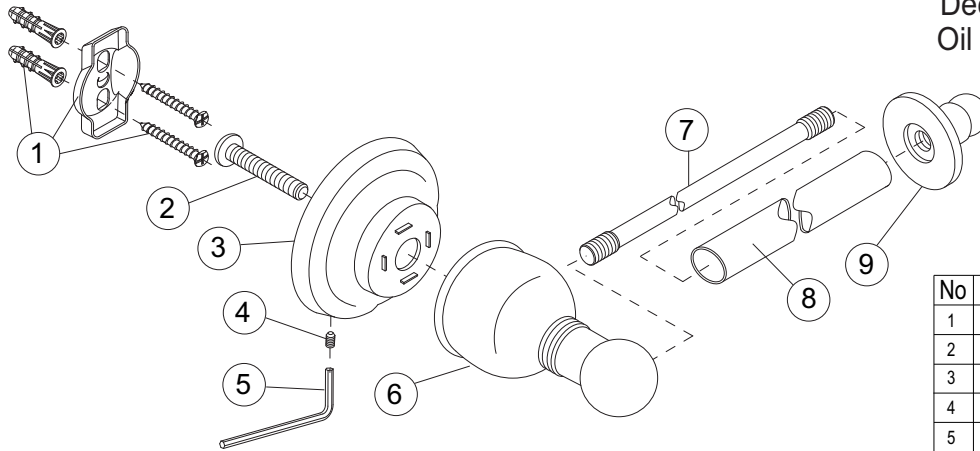

Wellington™

Model 120038

Description

- Teapot style tissue holder
- Oil rubbed bronze all metal construction
- Concealed screw mounting
- Mounting hardware includes screws and wall anchors
- Matches Premier Wellington faucet suite
- Teapot styling complements many faucet brands

Warranty

- Three Year Limited Warranty
Refer to Premier Faucet warranty program for further details and restrictions

Model 120038

Genuine Premier Wellington Accessory
Decorative Tissue Holder
Oil Rubbed Bronze Finish

No	Part Name	Material	Qty.
1	MOUNTING KIT	PLASTIC / METAL	1
2	ATTACHMENT SCREW	STEEL	1
3	ESCUTCHEON	METAL	1
4	SET SCREW	STEEL	1
5	ALLEN WRENCH	STEEL	1
6	BRACKET	METAL	1
7	TRUSS ROD	METAL	1
8	TUBE SLEEVE	STEEL	1
9	FINIAL	METAL	1