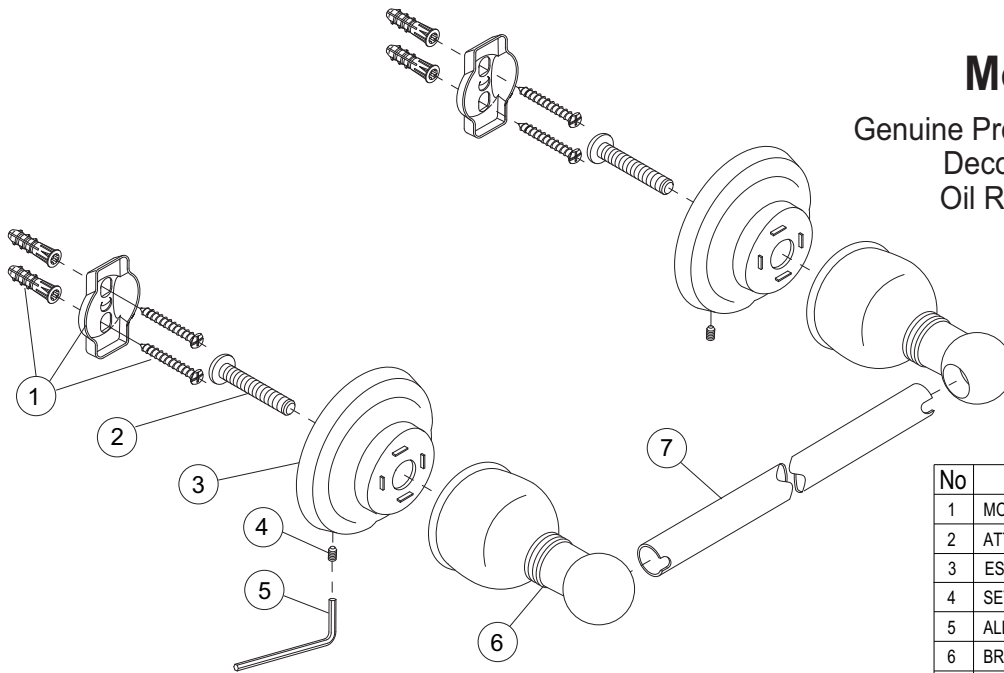

Wellington™

Model 120037

Description

- Teapot style towel bar
- 24" center to center measurement
- Oil rubbed bronze all metal construction
- Concealed screw mounting
- Mounting hardware includes screws and wall anchors
- Matches Premier Wellington faucet suite
- Teapot styling complements many faucet brands

Warranty

- Three Year Limited Warranty
Refer to Premier Faucet warranty program for further details and restrictions

Model 120037

Genuine Premier Wellington Accessory
Decorative 24" Towel Bar
Oil Rubbed Bronze Finish

No	Part Name	Material	Qty.
1	MOUNTING KIT	PLASTIC / METAL	2
2	ATTACHMENT SCREW	STEEL	2
3	ESCUTCHEON	METAL	2
4	SET SCREW	STEEL	2
5	ALLEN WRENCH	STEEL	1
6	BRACKET	METAL	2
7	24" TOWEL BAR	METAL	1