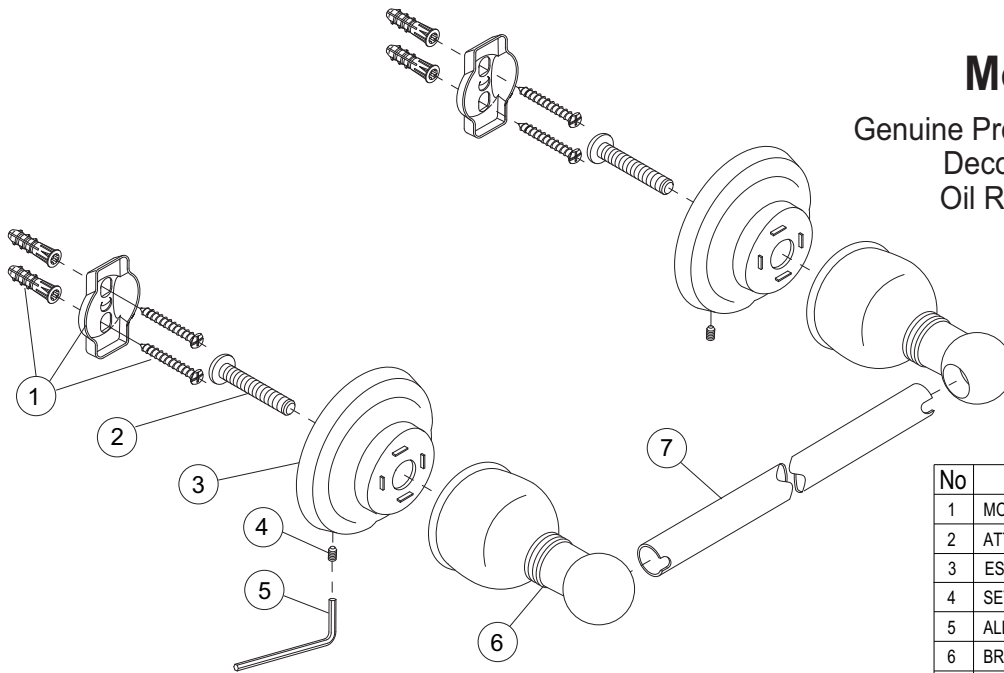

## Description

- Teapot style towel bar
- 18" center to center measurement
- Oil rubbed bronze all metal construction
- Concealed screw mounting
- Mounting hardware includes screws and wall anchors
- Matches Premier Wellington faucet suite
- Teapot styling complements many faucet brands

## Model 120036

Genuine Premier Wellington Accessory  
Decorative 18" Towel Bar  
Oil Rubbed Bronze Finish

No	Part Name	Material	Qty.
1	MOUNTING KIT	PLASTIC / METAL	2
2	ATTACHMENT SCREW	STEEL	2
3	ESCUTCHEON	METAL	2
4	SET SCREW	STEEL	2
5	ALLEN WRENCH	STEEL	1
6	BRACKET	METAL	2
7	18" TOWEL BAR	METAL	1