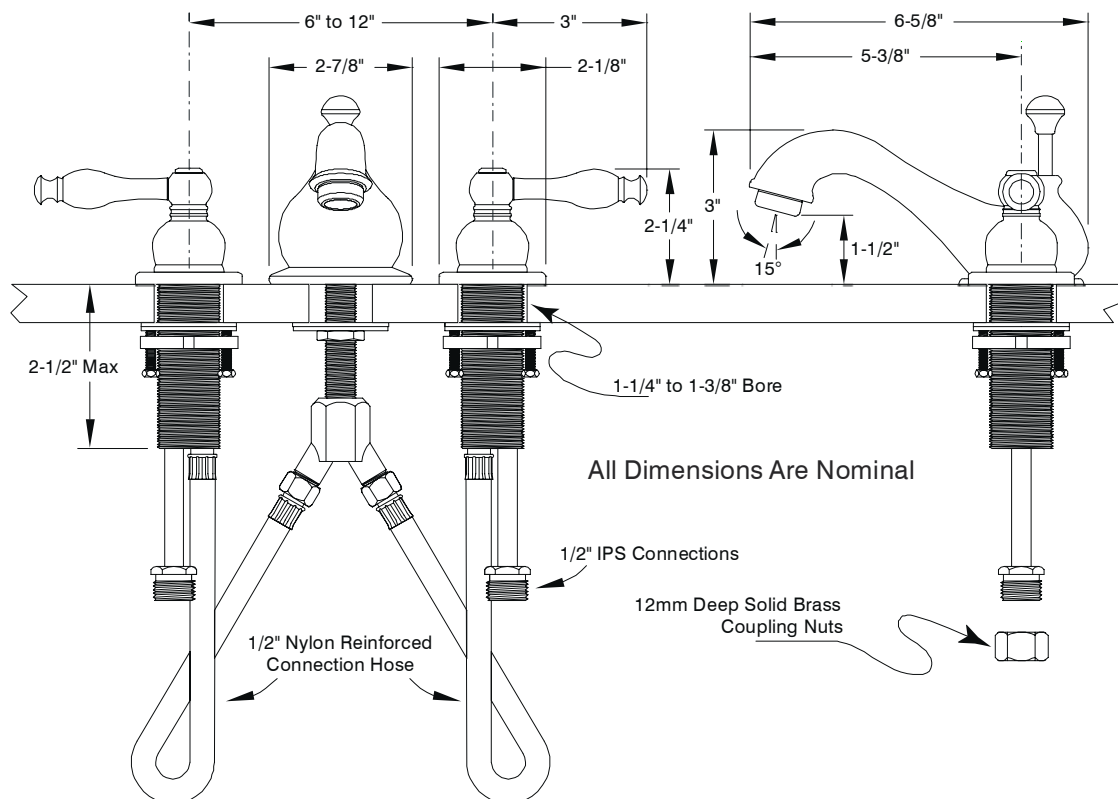

Description

- Twin lever handle teapot style widespread lavatory faucet
- Trouble-free brass frame ceramic cartridge
- Suitable for 6" to 12" on-center 3 hole installations
- Oil rubbed bronze finish
- All brass construction
- Standard 1/2" IPS connections
- Includes optional white porcelain handle inserts
- Includes all brass pop-up with color matched trim

Warranty

- Limited Lifetime Warranty
Refer to Premier Faucet warranty program for further details and restrictions.

Wellington™

Model 120032

Twin Lever Handle Widespread
Lavatory Faucet
Oil Rubbed Bronze Finish
With Brass Pop-Up
1/2" IPS Connection