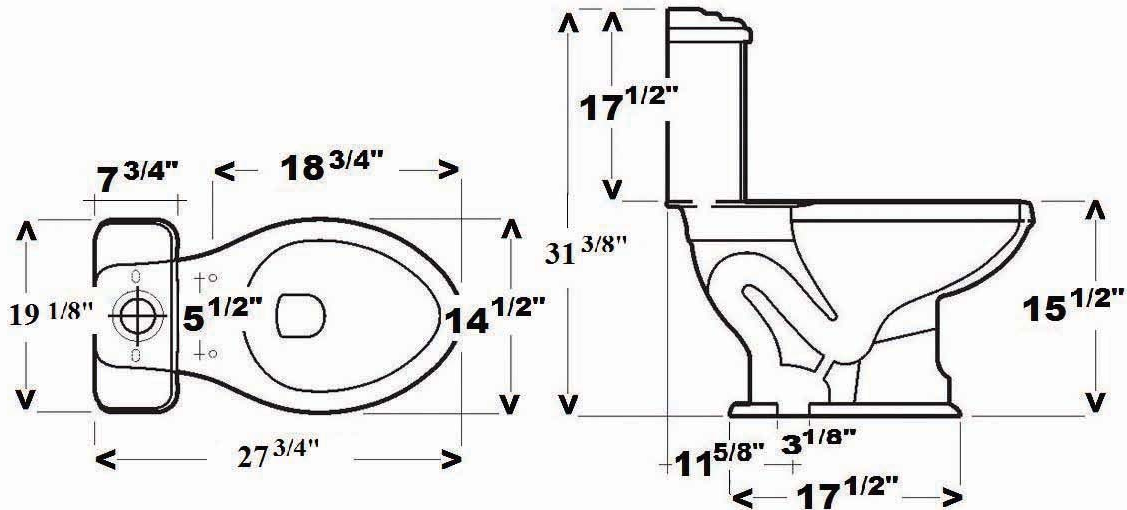

Victoria Elongated Front Toilet

Cat. No.
2-525

W: 19 1/8"

D: 27 3/4"

H: 31 3/8"

Seat NOT included

Dimensions:

Bowl Height: 15 1/2"

Footprint: 9 7/8" x 17 1/2"

Features

- ▶ Made of Vitreous China
- ▶ Syphon Jet Flush, 1.6 GPF
- ▶ White Plastic Flush Handle Included

Compliance Certification

Meets or exceeds the following specifications: ASME A112 (and 19.6M) for Vitreous china fixtures.

Dimensions of fixture are nominal and may vary within the range of tolerances established by ANSI Standard A112.19.2. Dimensions and specifications subject to change without notice.