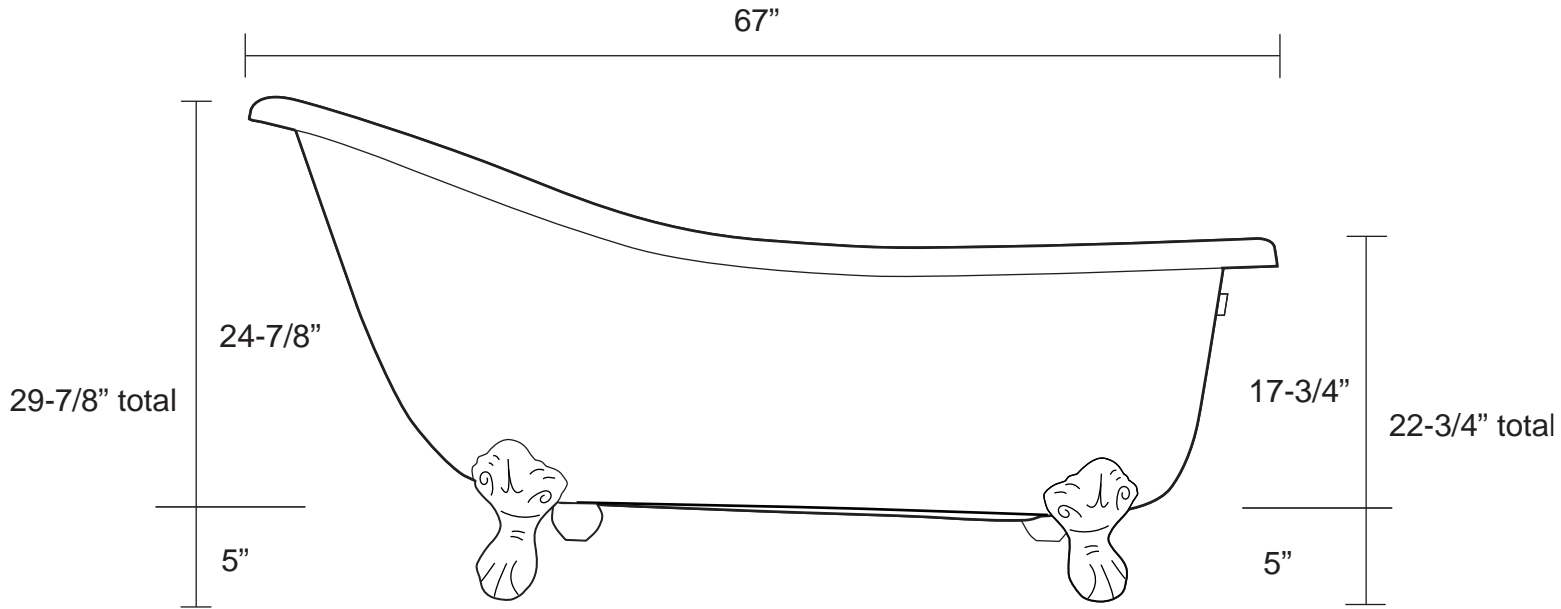

# 67" Victorian Acrylic Slipper Tub with Imperial Feet

Tub Dimensions: 67" L x 28-1-2" W x 22-3/4 - 29-7/8" H

Tub Water capacity: 55 gallons

Tub Weight Uncrated: 133 lbs. Tub Weight Crated: 313 lbs.

Tub is 17-3/4" deep at drain.

Overflow hole diameter is 1-1/2"

Water depth to overflow is 14" H

All measurements are approximate.