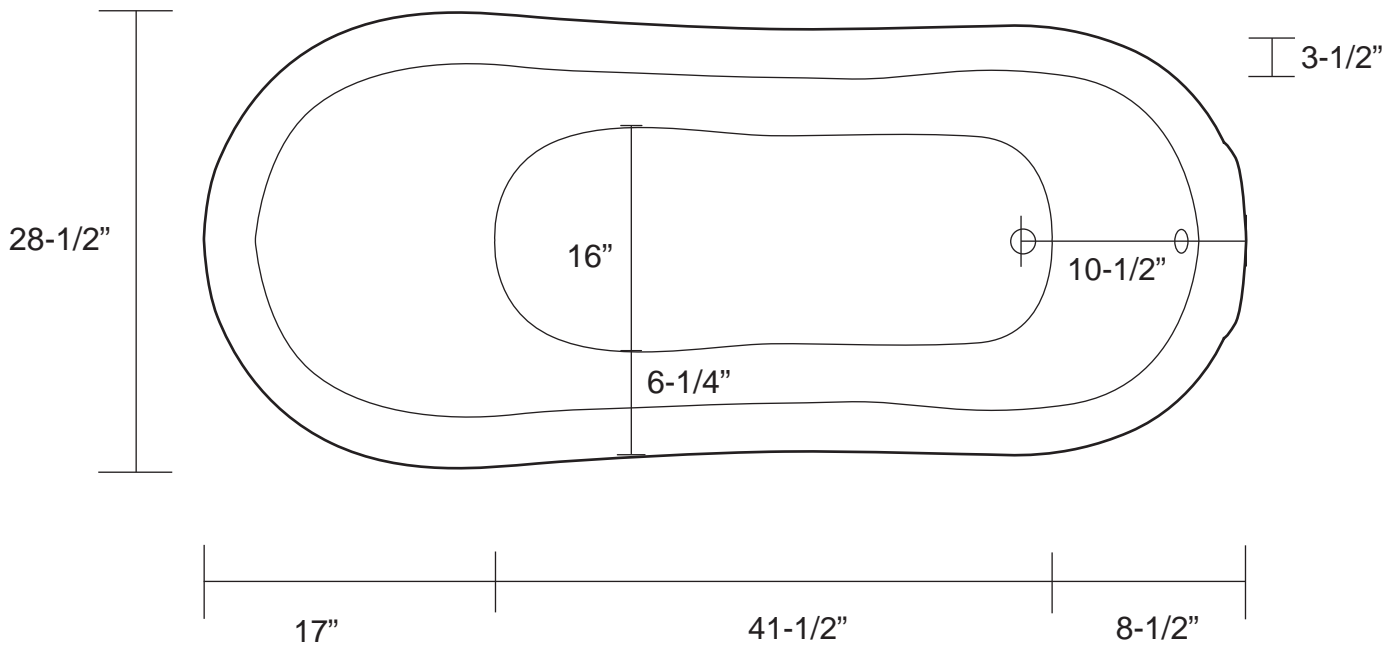

# 67" Victorian Acrylic Slipper Tub with Imperial Feet

Tub Dimensions: 67" L x 28-1-2" W x 22-3/4 - 29-7/8" H

Tub Water capacity: 55 gallons

Tub Weight Uncrated: 133 lbs. Tub Weight Crated: 313 lbs.

Tub is 17-3/4" deep at drain.

Overflow hole diameter is 1-1/2"

Water depth to overflow is 14" H

All measurements are approximate.