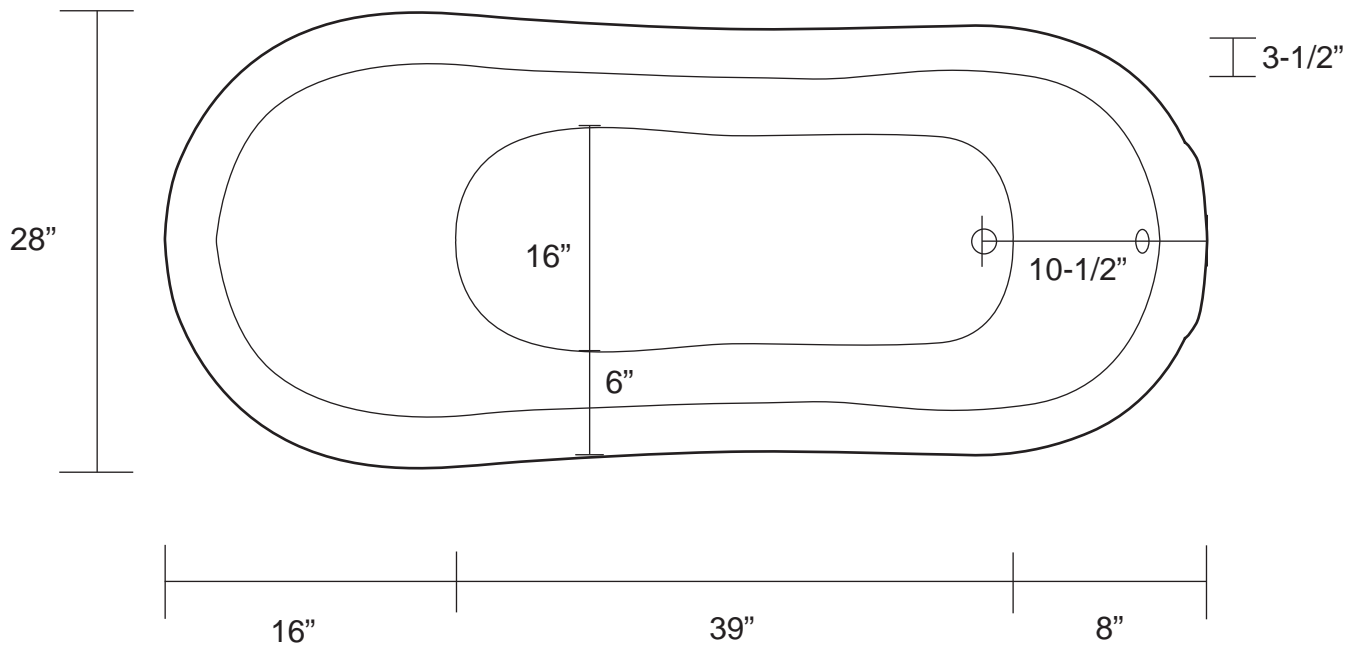

63" Victorian Acrylic Slipper Tub with Imperial Feet

Tub Dimensions: 63" L x 28" W x 21-1/2" - 28-1/2" H

Tub water capacity: 50 gallons

Tub Weight Uncrated: 120 lbs. Tub Weight Crated: 300 lbs.

Tub is 17-3/4" deep at drain.

Overflow hole diameter is 1-1/2"

Water depth to overflow is 14" H

All measurements are approximate.