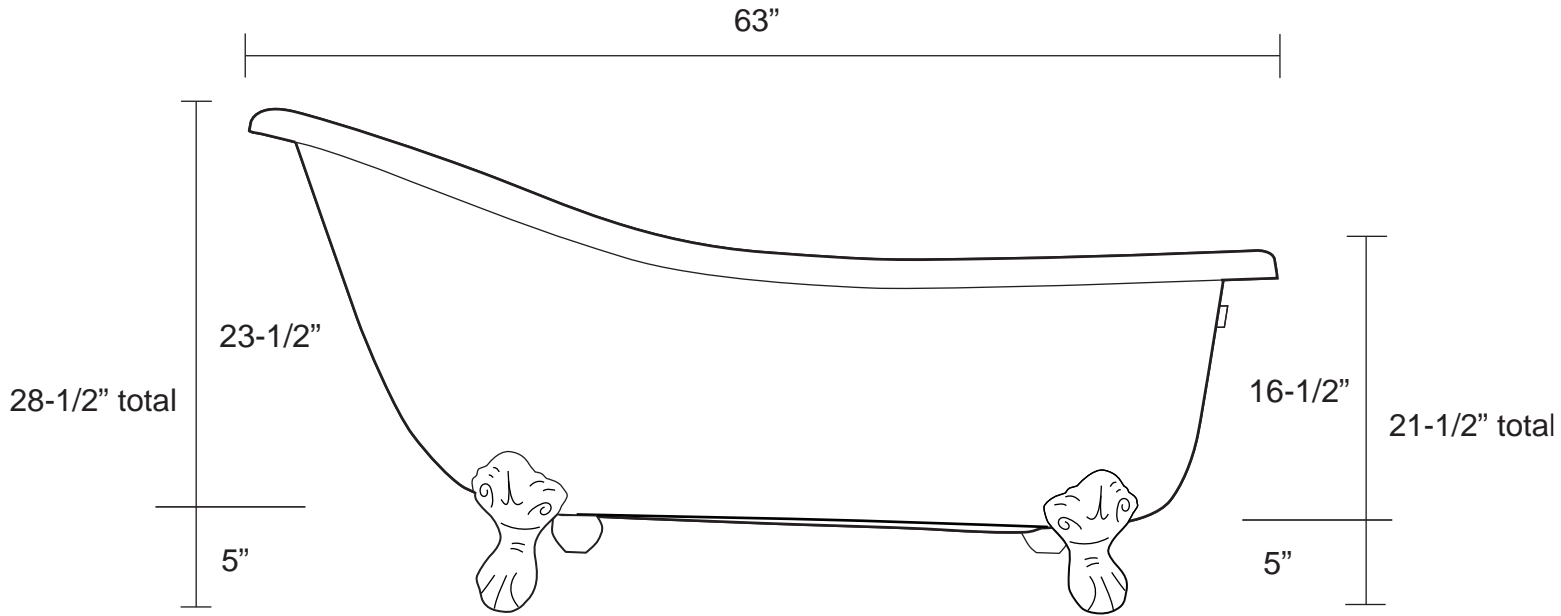

63" Victorian Acrylic Slipper Tub with Imperial Feet

Tub Dimensions: 63" L x 28" W x 21-1/2" - 28-1/2" H

Tub water capacity: 50 gallons

Tub Weight Uncrated: 120 lbs. Tub Weight Crated: 300 lbs.

Tub is 17-3/4" deep at drain.

Overflow hole diameter is 1-1/2"

Water depth to overflow is 14" H

All measurements are approximate.