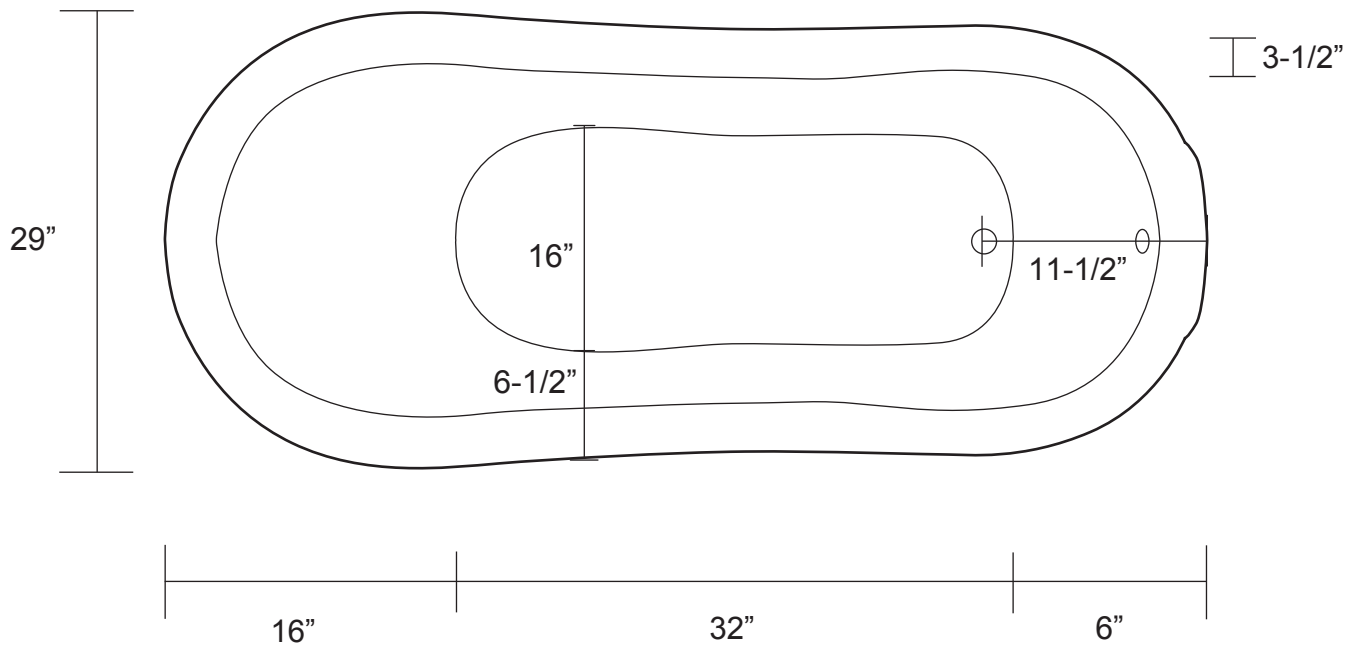

54" Victorian Acrylic Slipper Tub with Imperial Feet

Tub Dimensions: 54" L x 29" W x 22-1/2" - 30-1/2" H

Tub Water capacity: 31 gallons

Tub Weight Uncrated: 190 lbs. Tub Weight Crated: 415 lbs.

Tub is 17" deep at drain.

Overflow hole diameter is 1-1/2"

Water depth to overflow is 14" H

All measurements are approximate.