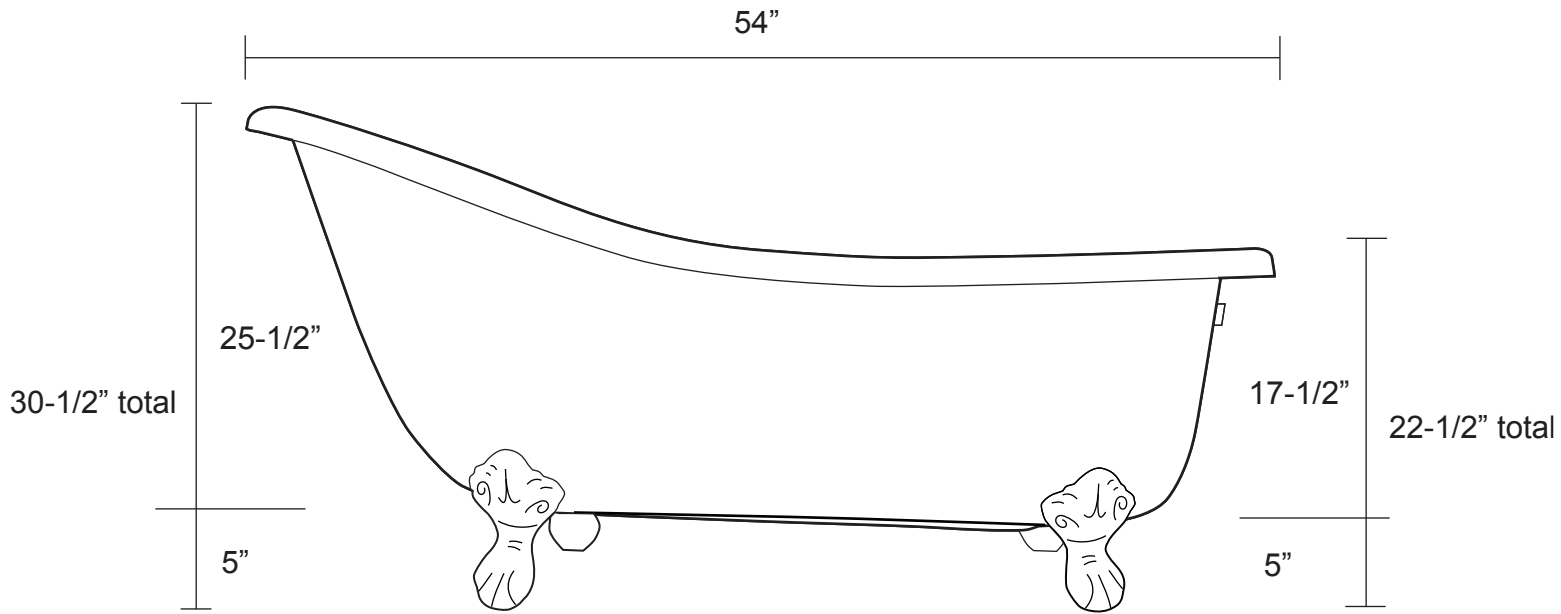

54" Victorian Acrylic Slipper Tub with Imperial Feet

Tub Dimensions: 54" L x 29" W x 22-1/2" - 30-1/2" H

Tub Water capacity: 31 gallons

Tub Weight Uncrated: 190 lbs. Tub Weight Crated: 415 lbs.

Tub is 17" deep at drain.

Overflow hole diameter is 1-1/2"

Water depth to overflow is 14" H

All measurements are approximate.