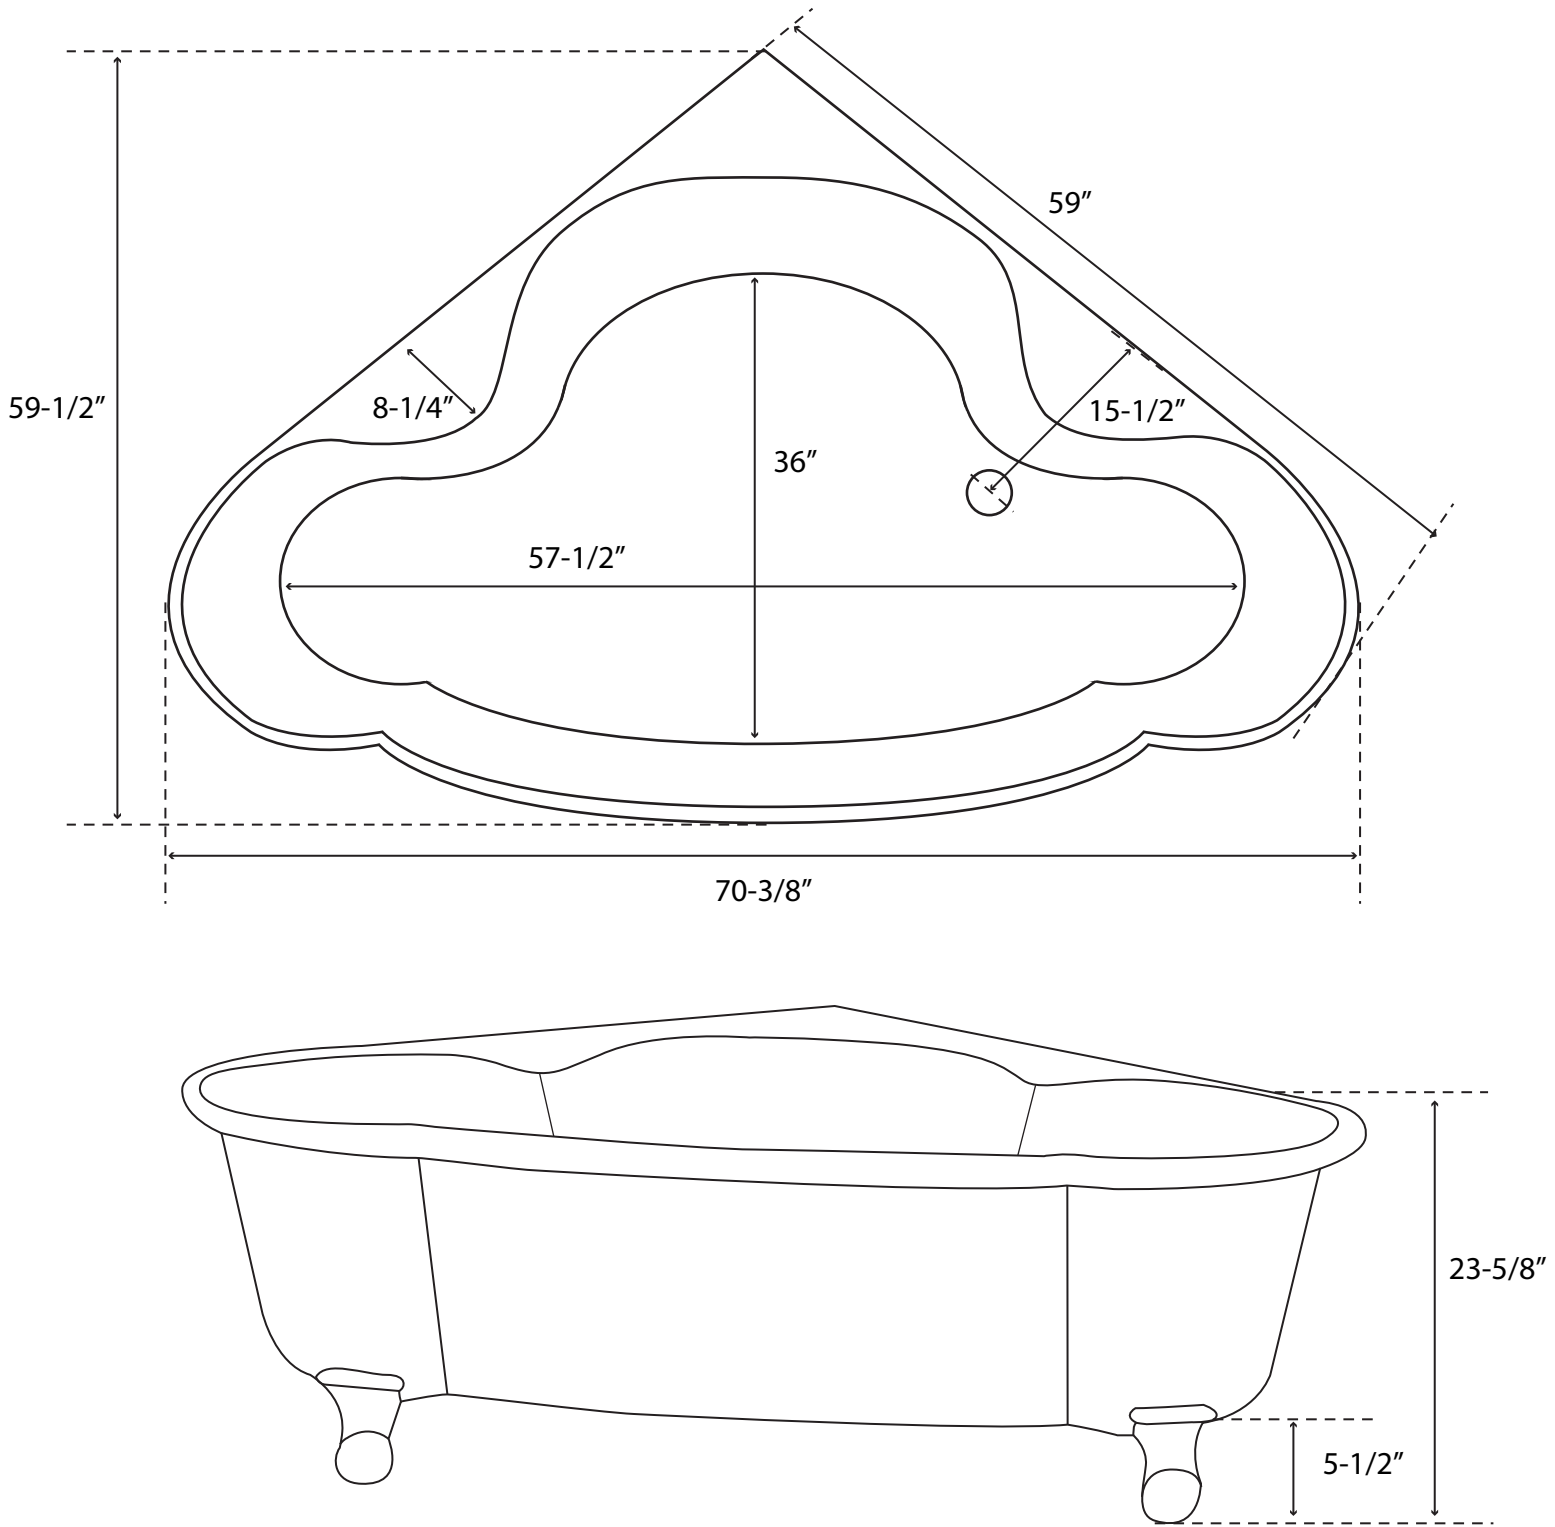

# 59" Talia Acrylic Corner Tub on Feet

Tub Dimensions: 59" L x 59" W x 23-5/8" H

Water Capacity: 150 Gallons

Tub Weight Uncrated: 200 lbs. Tub Weight Crated: 425 lbs.

Water depth is 17" to top of tub.  
All measurements are approximate.  
Measurements may vary +/- 1/2".