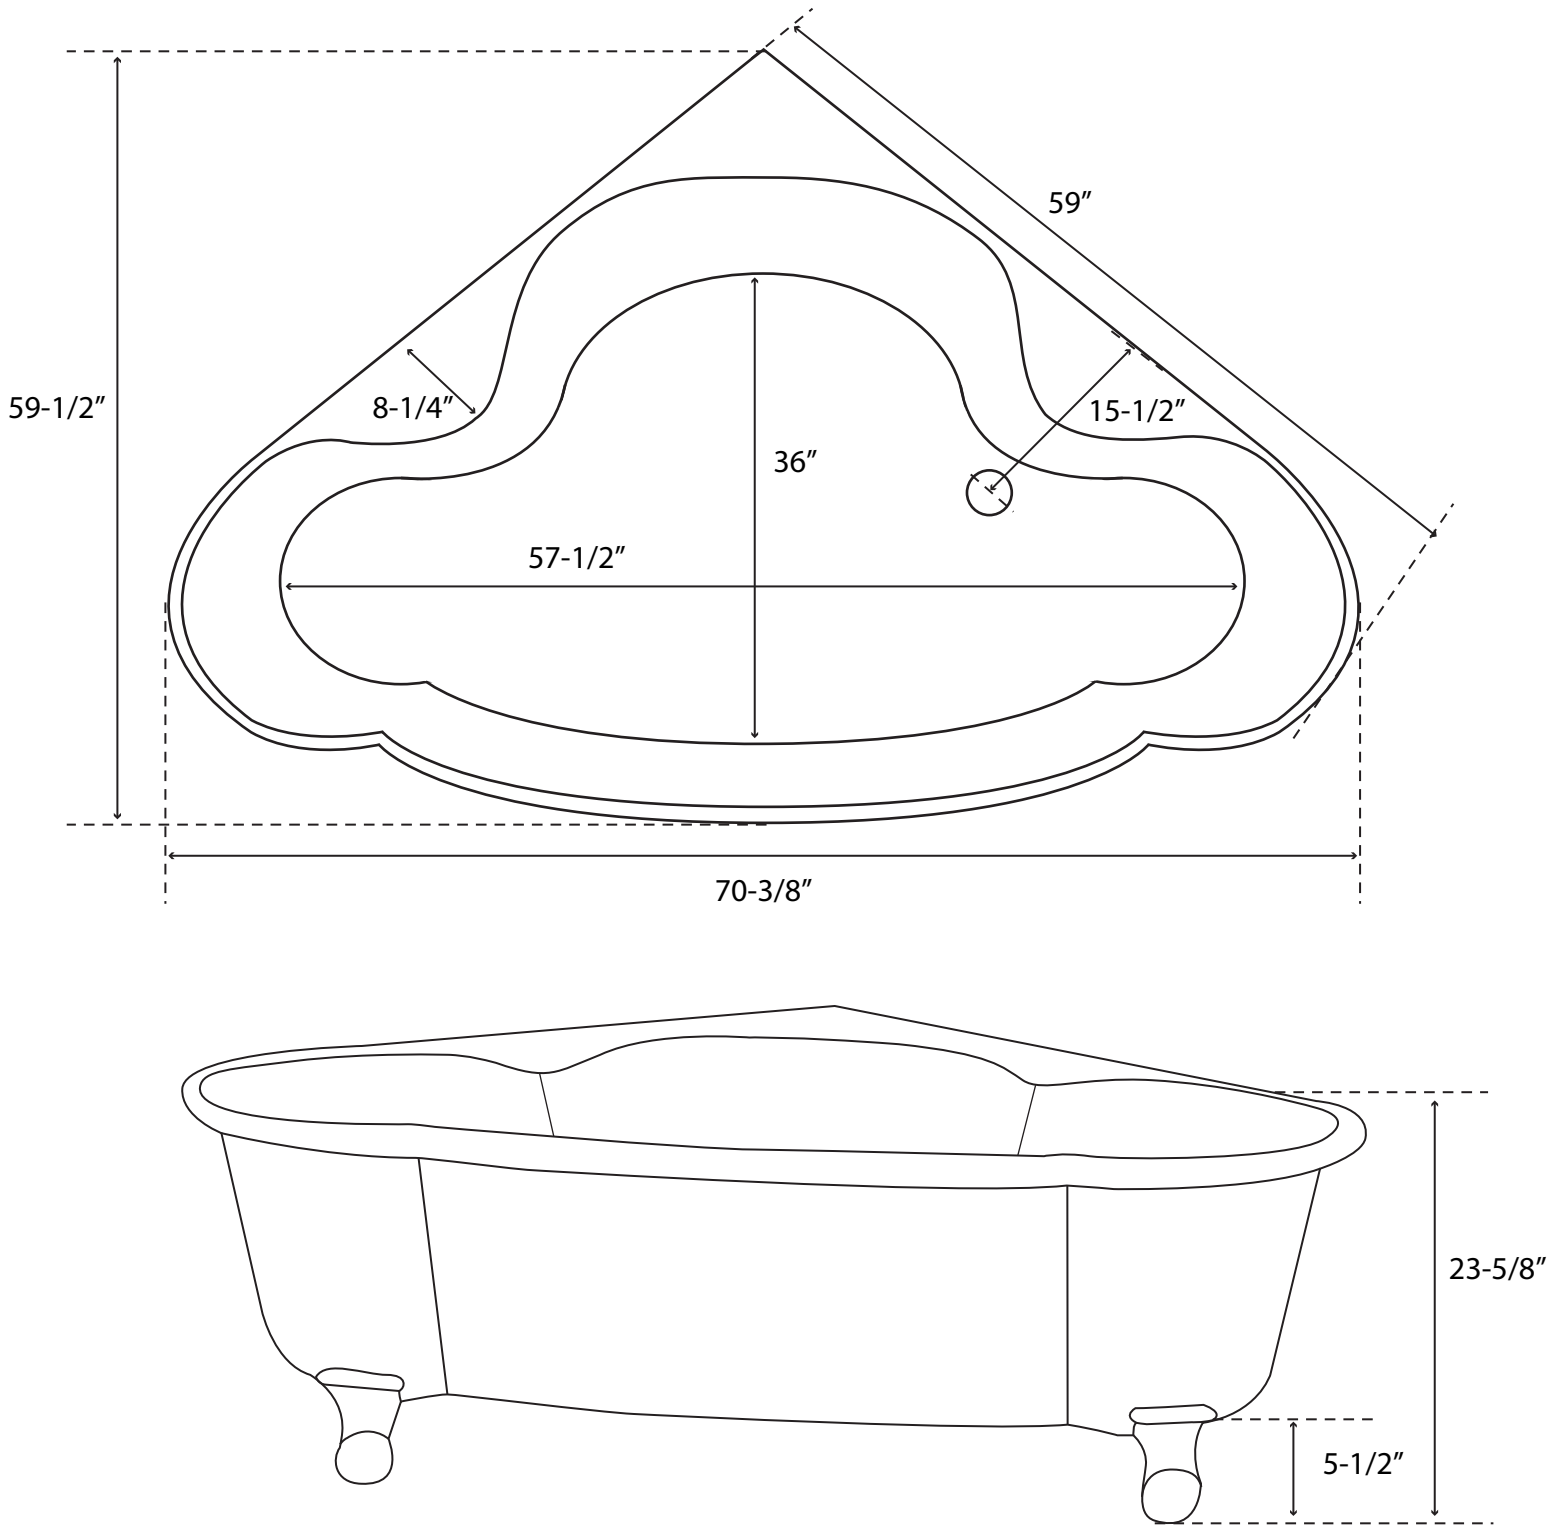

71" Talia Acrylic Corner Tub on Feet

Tub Dimensions: 70-3/8" L x 59-1/2" W x 23-5/8" H

Water Capacity: 150 Gallons

Tub Weight Uncrated: 200 lbs. Tub Weight Crated: 425 lbs.

Water depth is 17" to top of tub.
All measurements are approximate.
Measurements may vary +/- 1/2".