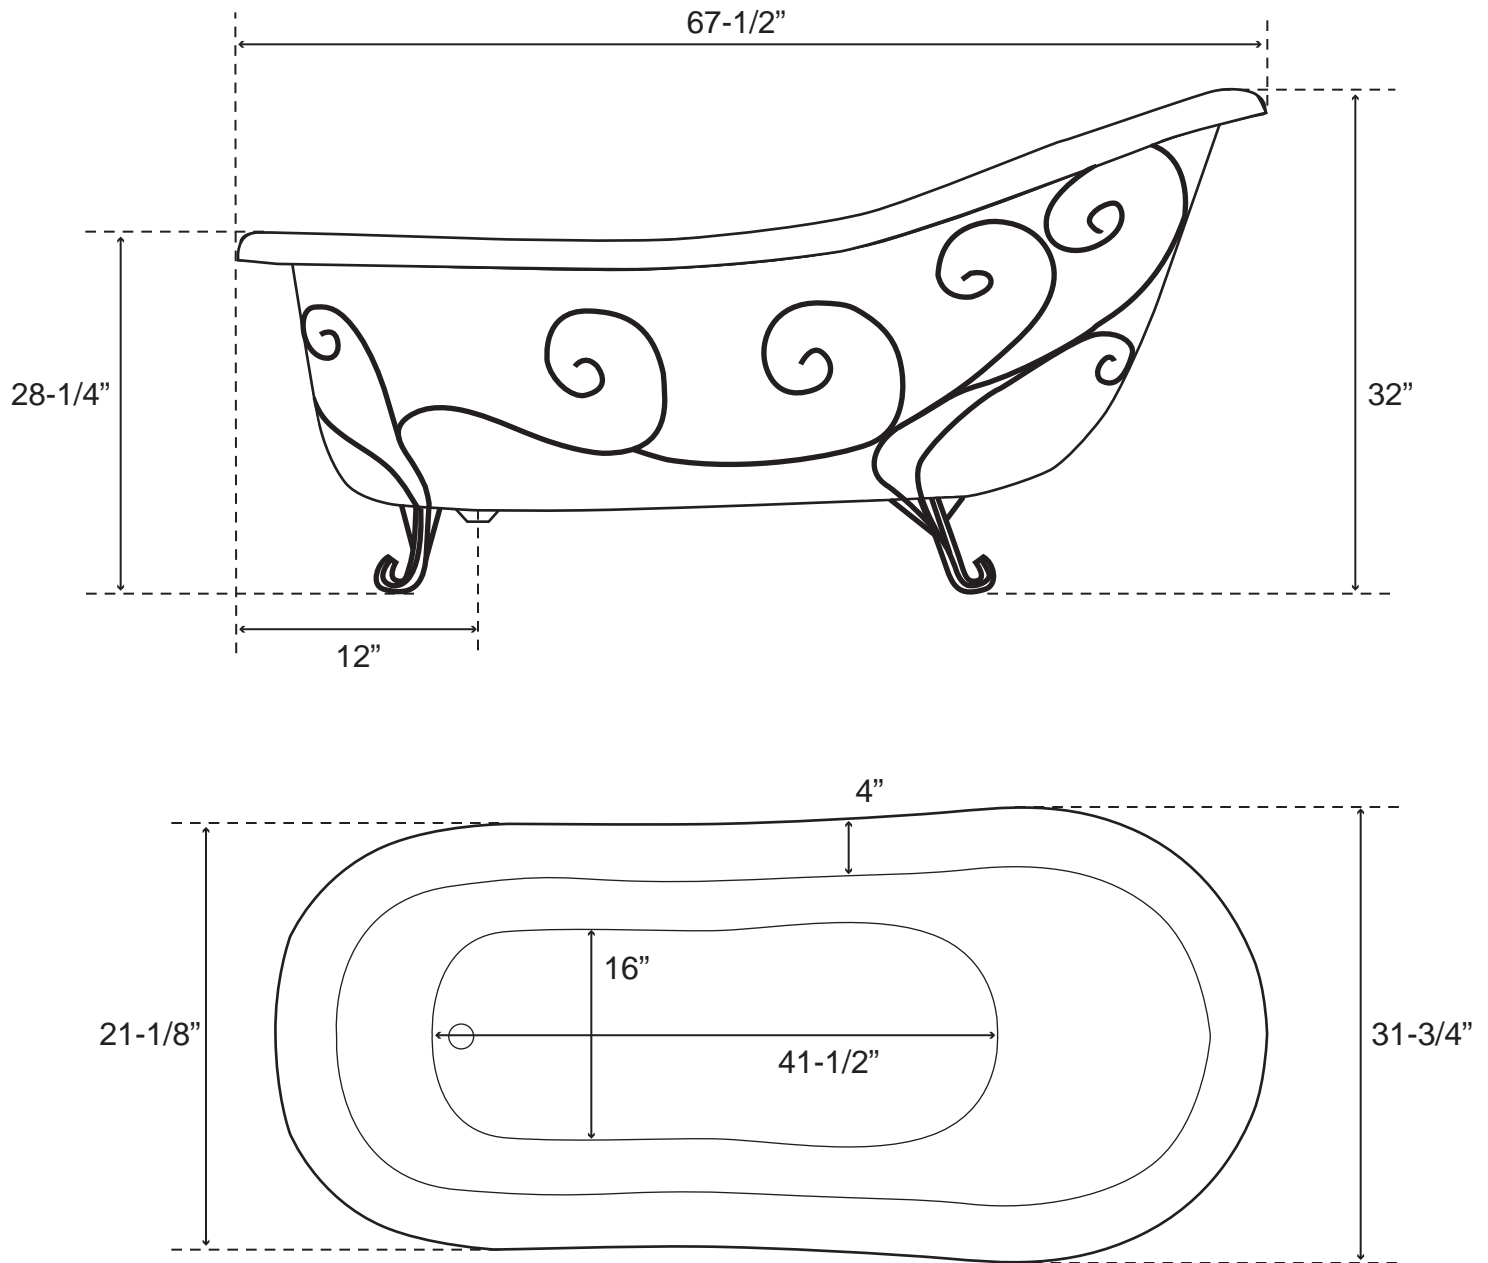

Sophia Acrylic Clawfoot Slipper Tub on Wrought Iron Base

Tub Dimensions: 67-1/2" L x 31-3/4" W x 28-1/4" to 32" H

Tub Water Capacity: 53 gallons

Tub Weight Uncrated: 200 lbs. Tub Weight Crated: 425 lbs.

Water depth is 18-1/2" H to top of tub.

All measurements are approximate.

Measurements may vary +/- 1/2".