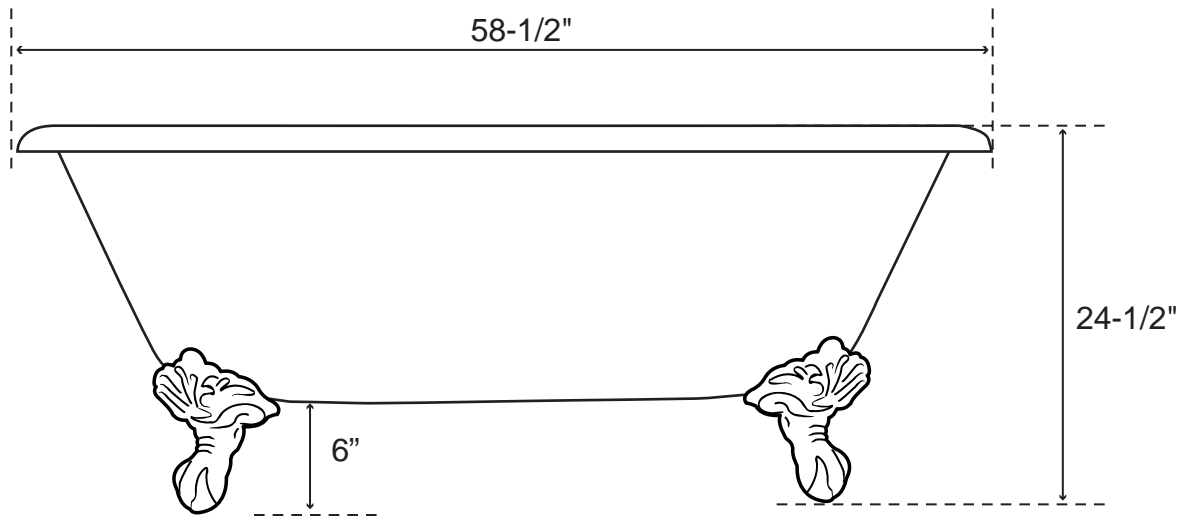

59" Audrey Acrylic Double Ended Tub on Imperial Feet

Tub Dimensions: 58-1/2" L x 30-3/4" W x 24-1/2" H

Tub Water Capacity: 46 gallons

Tub Weight Uncrated: 115 lbs. Tub Weight Crated: 340 lbs.

Water depth is 16-5/8" to top of tub.
All measurements are approximate.
Measurements may vary +/- 1/2".