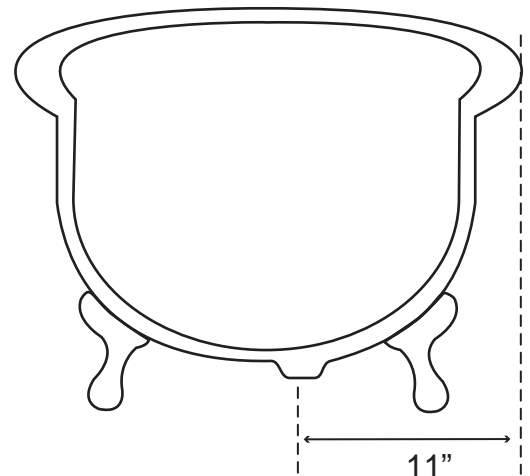

59" Audrey Acrylic Double Ended Tub on Imperial Feet

Tub Dimensions: 58-1/2" L x 30-3/4" W x 24-1/2" H

Tub Water Capacity: 46 gallons

Tub Weight Uncrated: 115 lbs. Tub Weight Crated: 340 lbs.

Water depth is 16-5/8" to top of tub.
All measurements are approximate.
Measurements may vary +/- 1/2".