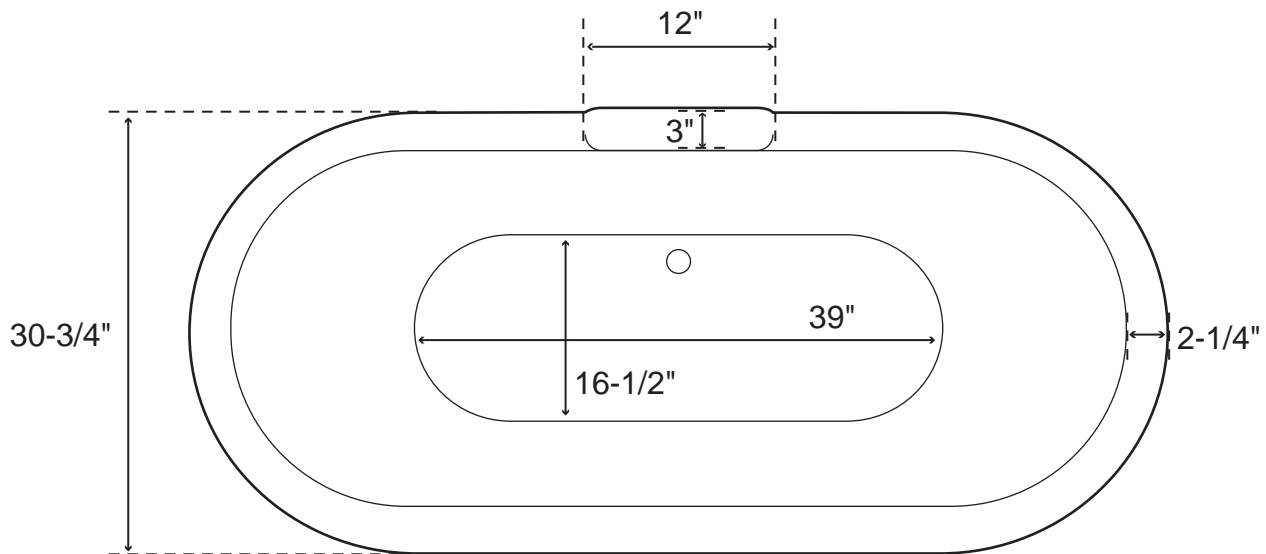

59" Audrey Acrylic Double Ended Tub on Imperial Feet

Tub Dimensions: 58-1/2" L x 30-3/4" W x 24-1/2" H

Tub Water Capacity: 46 gallons

Tub Weight Uncrated: 115 lbs. Tub Weight Crated: 340 lbs.

Water depth is 16-5/8" to top of tub.
All measurements are approximate.
Measurements may vary +/- 1/2".