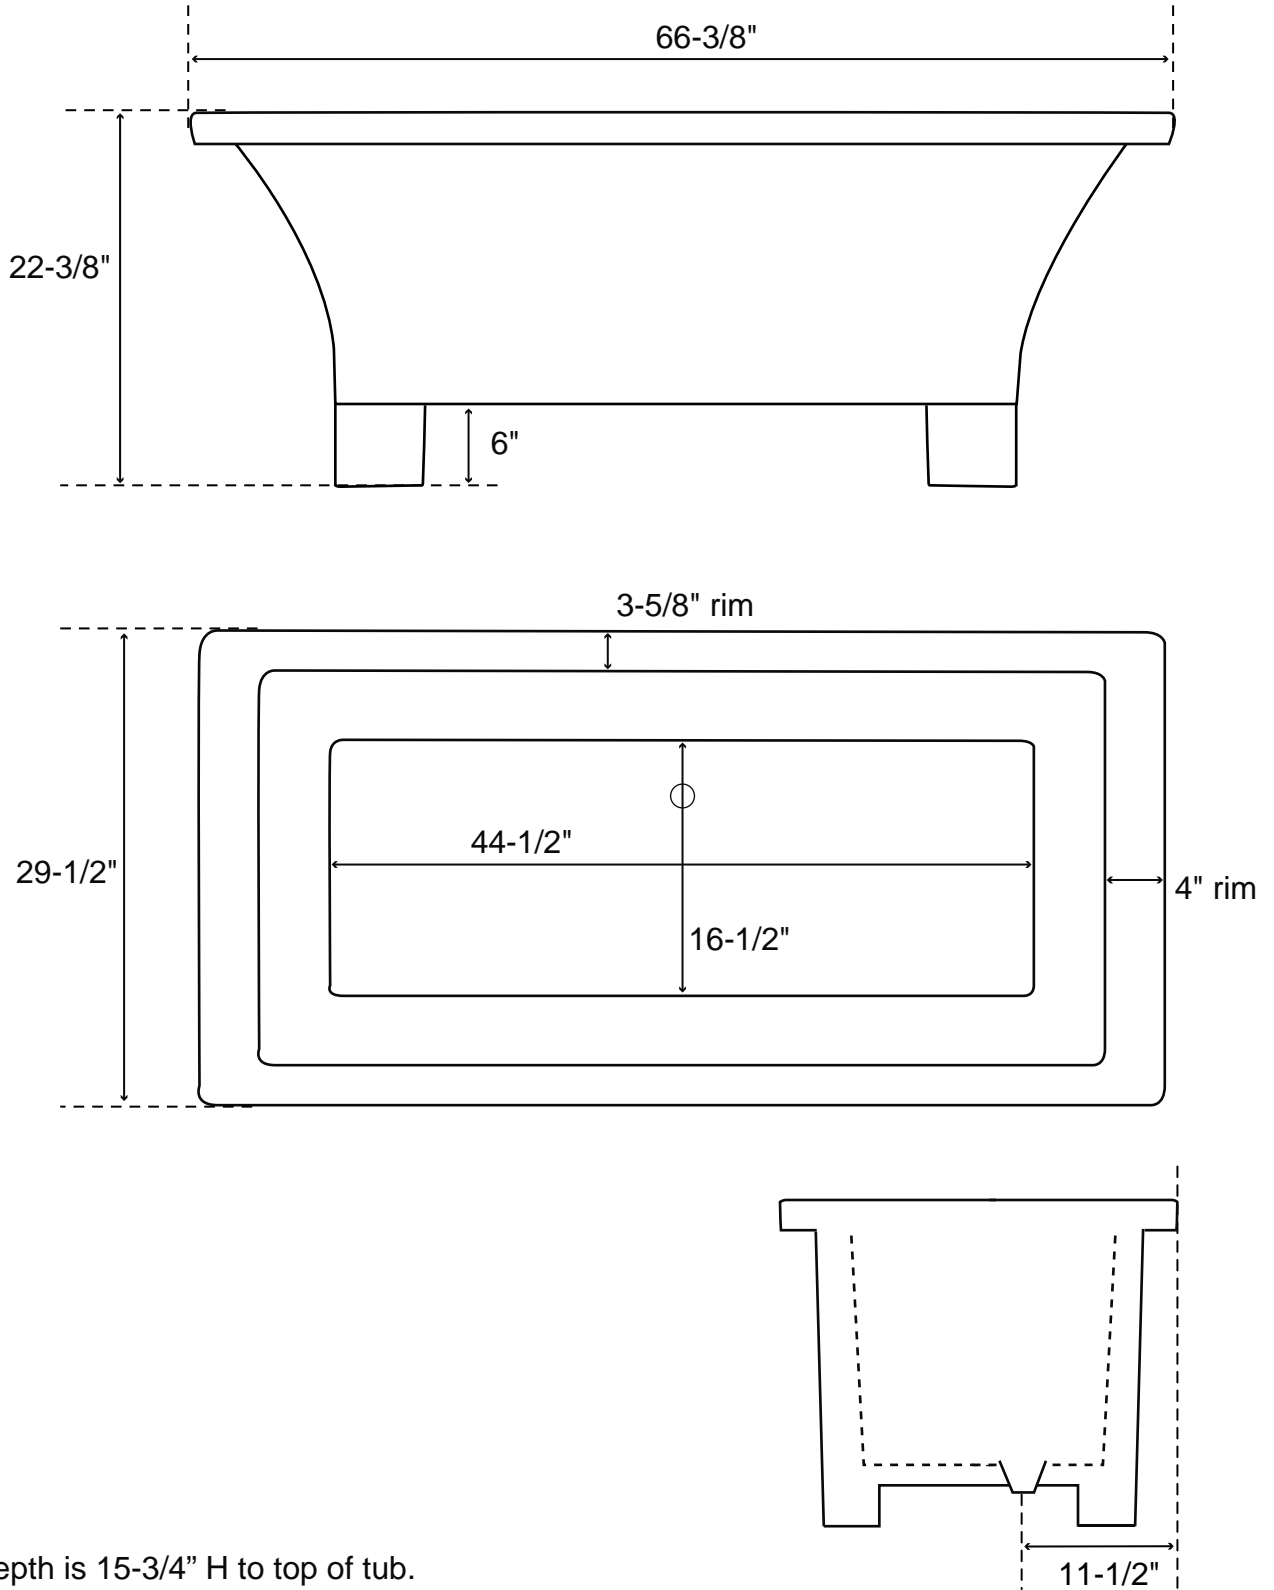

Natalie Acrylic Modern Double Ended Tub on Feet

Tub Dimensions: 66-3/8" L x 29-1/2" W x 22-3/8" H

Tub water capacity: 50 gallons

Tub Weight Uncrated: 200 lbs. Tub Weight Crated: 425 lbs.

Water depth is 15-3/4" H to top of tub.
All measurements are approximate.
Measurements may vary +/- 1/2".