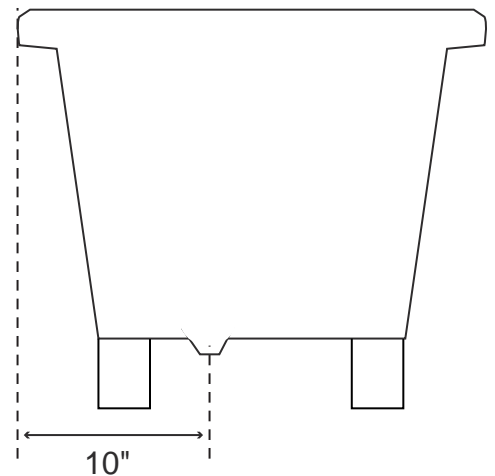

# Catherine Acrylic Double Slipper Clawfoot Tub with Modern Feet

Tub Dimensions: 65-5/8" L x 28-3/4" W x 30" H

Tub Water Capacity: 43 gallons

Tub Weight Uncrated: 200 lbs. Tub Weight Crated: 425 lbs.

Water depth is 17" H to top of tub.  
All measurements are approximate.  
Measurements may vary +/- 1/2".