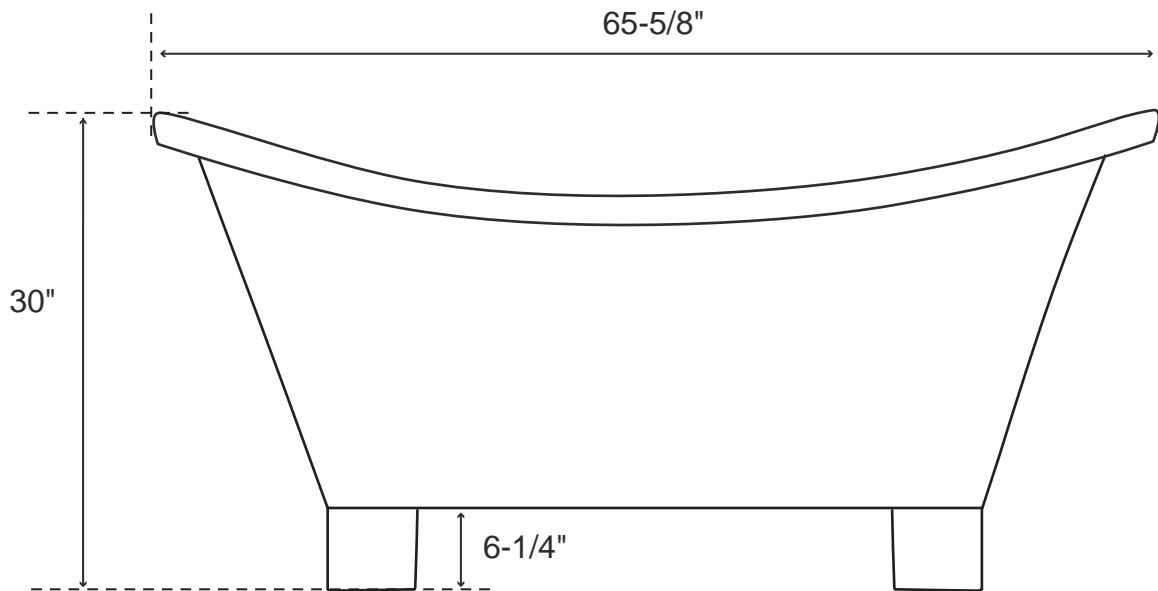

# Catherine Acrylic Double Slipper Clawfoot Tub with Modern Feet

Tub Dimensions: 65-5/8" L x 28-3/4" W x 30" H

Tub Water Capacity: 43 gallons

Tub Weight Uncrated: 200 lbs. Tub Weight Crated: 425 lbs.

Water depth is 17" H to top of tub.  
All measurements are approximate.  
Measurements may vary +/- 1/2".