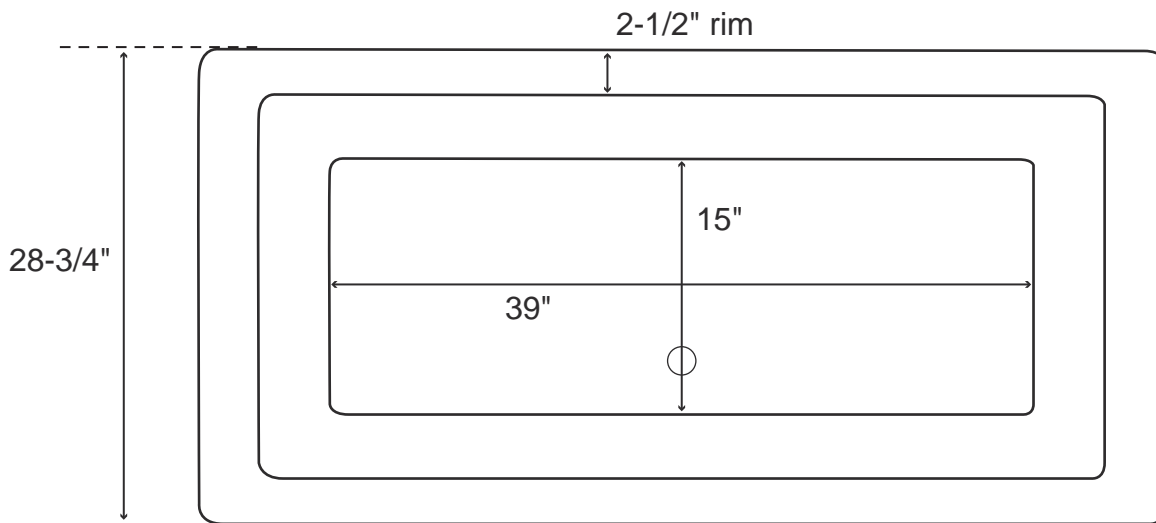

# Catherine Acrylic Double Slipper Clawfoot Tub with Modern Feet

Tub Dimensions: 65-5/8" L x 28-3/4" W x 30" H

Tub Water Capacity: 43 gallons

Tub Weight Uncrated: 200 lbs. Tub Weight Crated: 425 lbs.

Water depth is 17" H to top of tub.  
All measurements are approximate.  
Measurements may vary +/- 1/2".