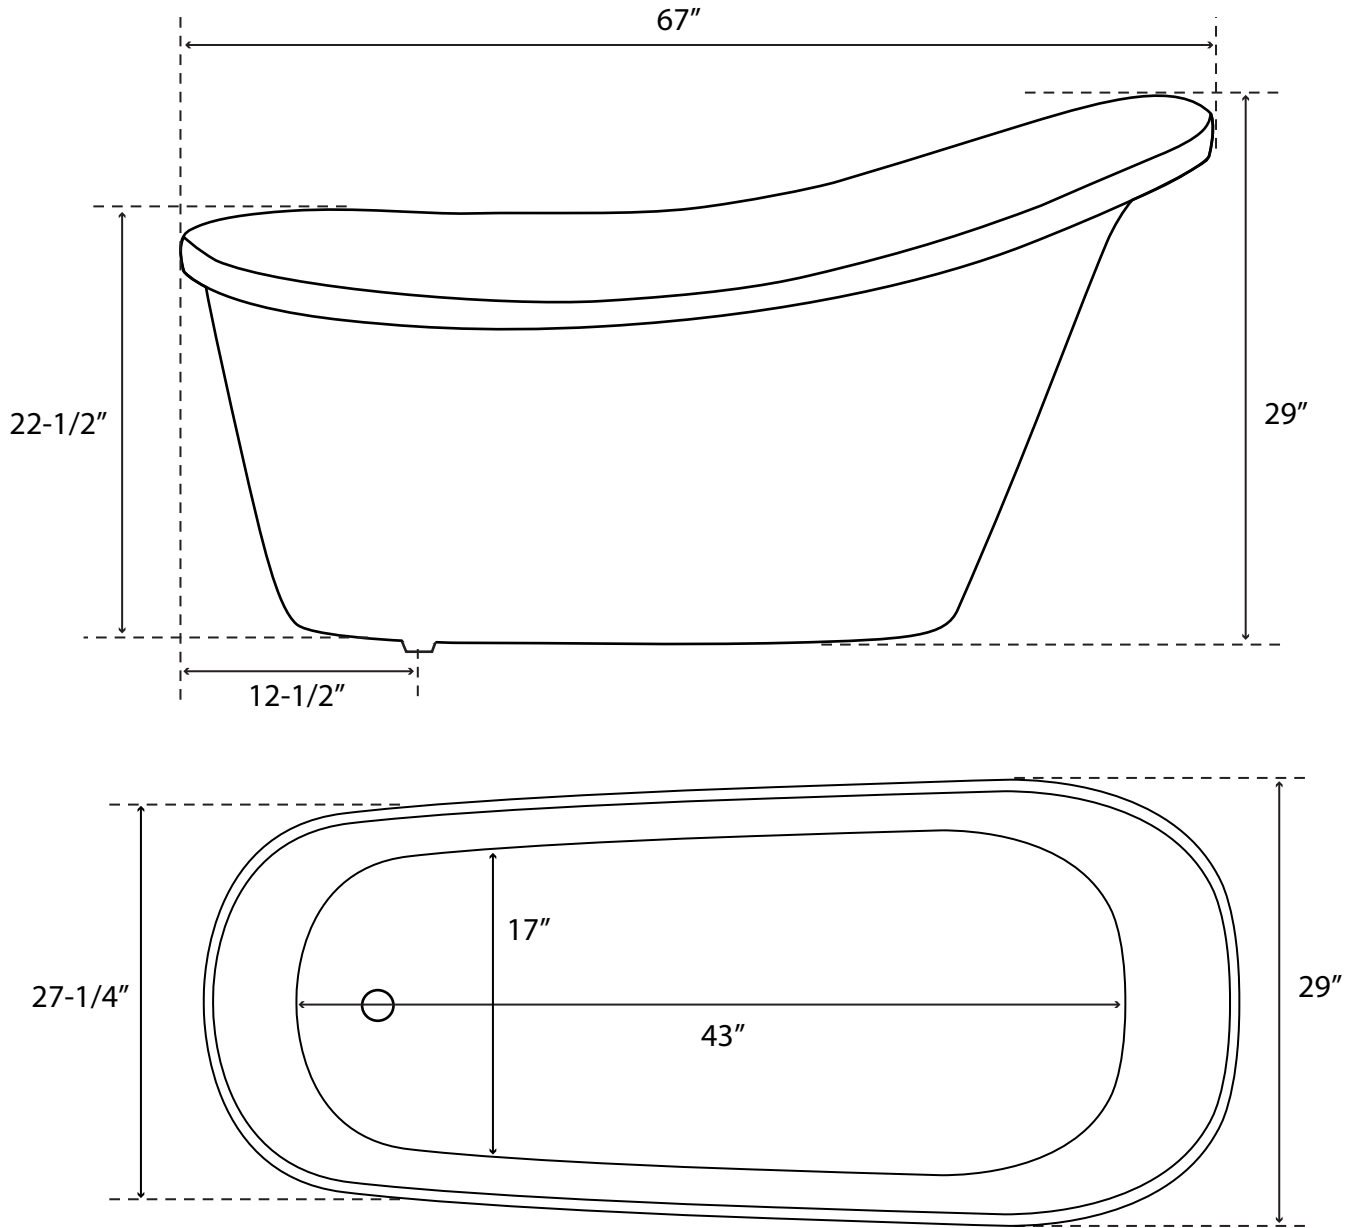

Sadie Freestanding Acrylic Slipper Tub

Tub dimensions: 67" L x 29" W x 22-1/2" - 29" H

Tub water capacity: 52 gallons to the top of tub

Tub weight uncrated: 200 lbs. Tub weight crated: 425 lbs.

Water depth is 16-1/2" H to top of tub.

All measurements are approximate.

Measurements may vary +/- 1/2".