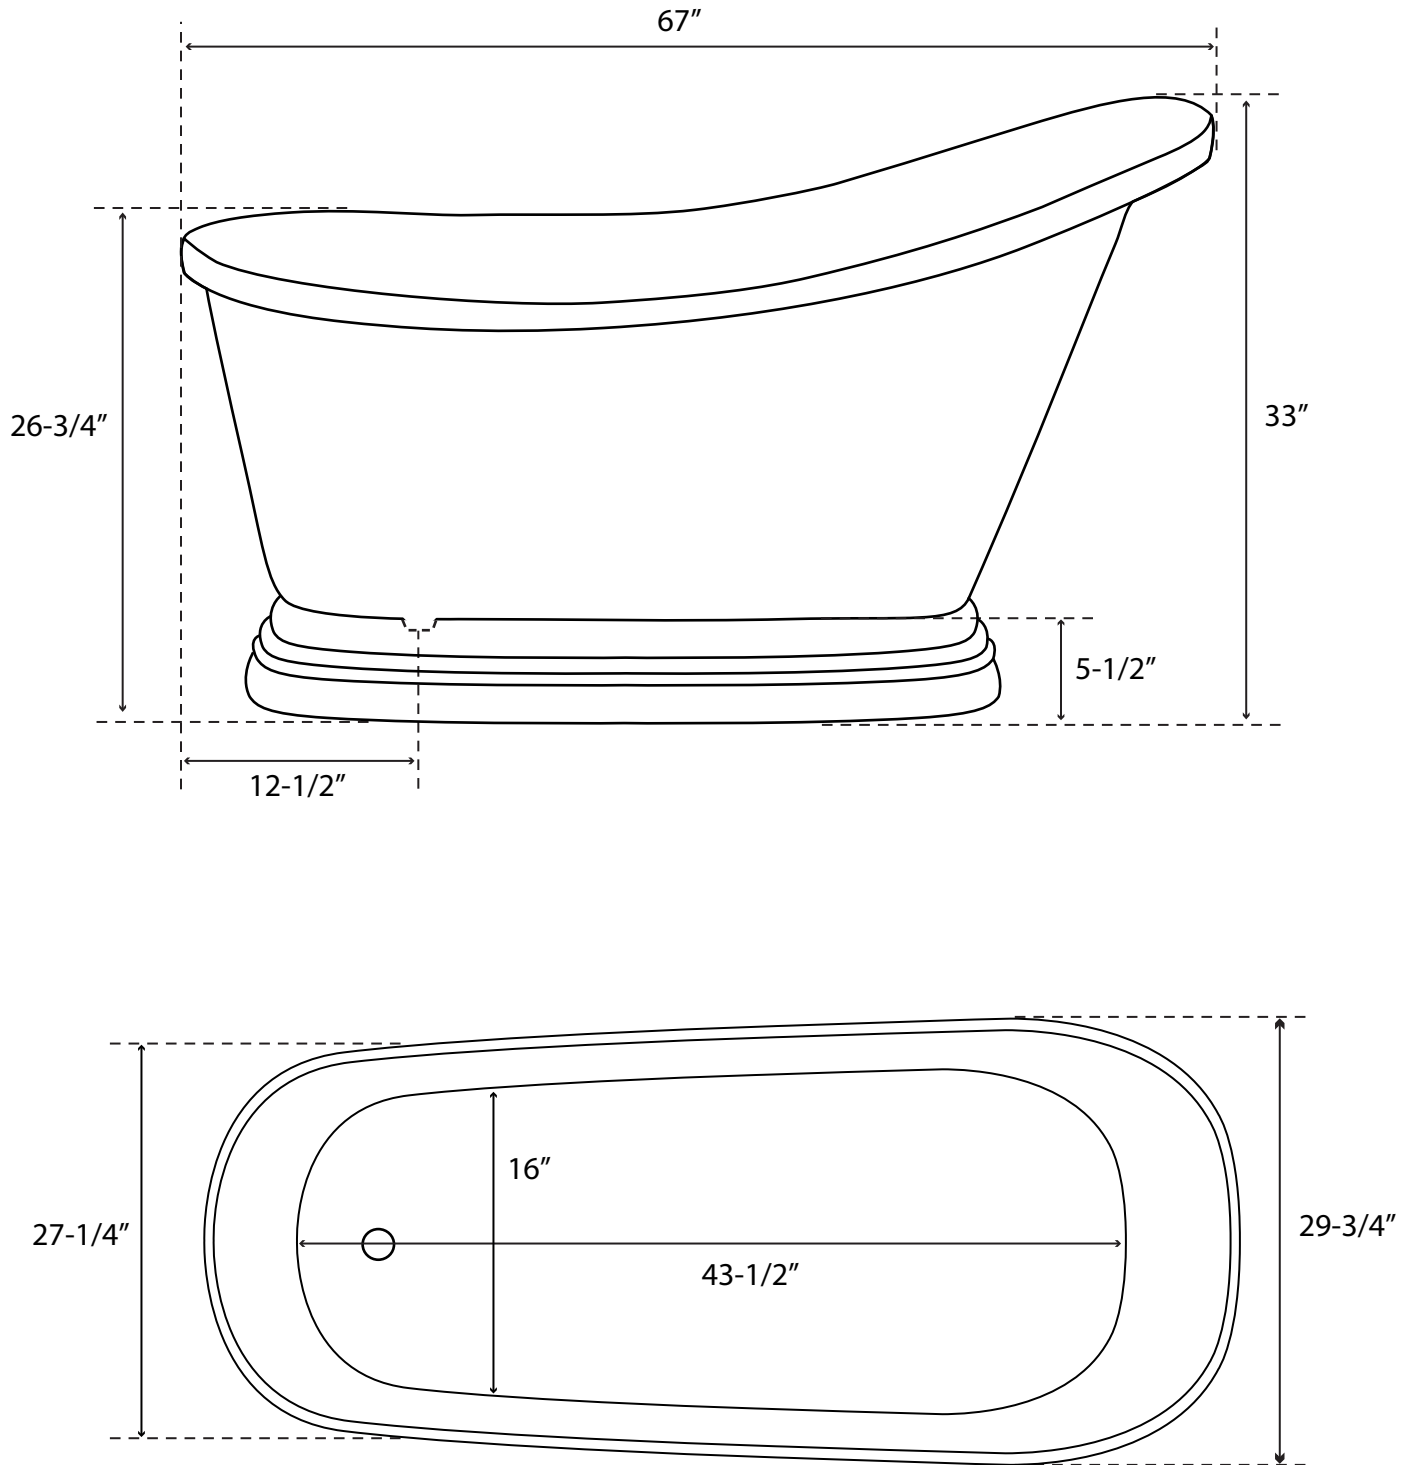

Jessica Freestanding Acrylic Slipper Tub on Plinth

Tub dimensions: 67" L x 29-3/4" W x 26-3/4" - 33" H

Tub water capacity: 49 gallons to the top of tub

Tub weight uncrated: 200 lbs. Tub weight crated: 425 lbs.

Water depth is 16" H to top of tub.
All measurements are approximate.
Measurements may vary +/- 1/2".