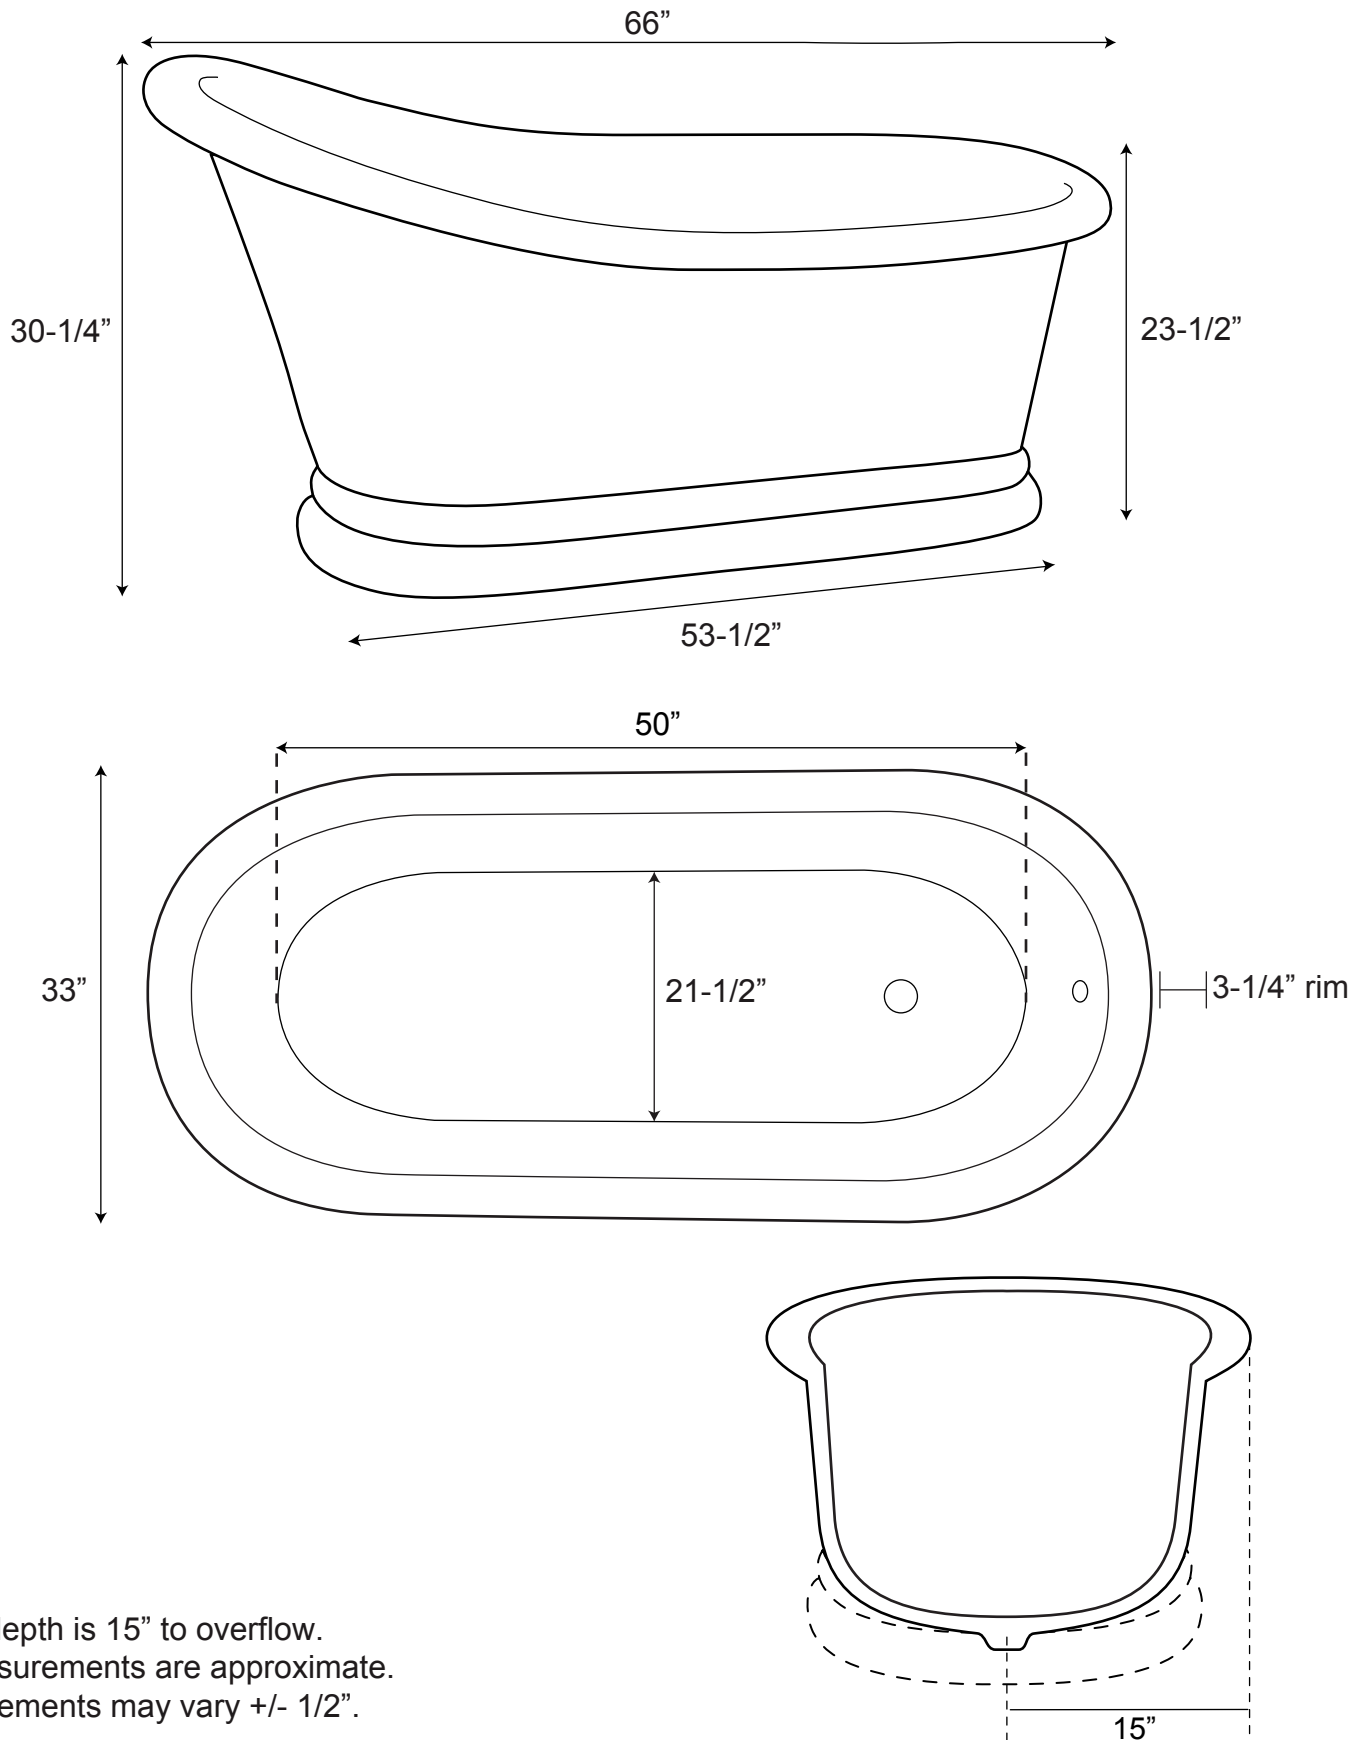

66" Paxton Hammered Polished Copper Slipper Tub on Plinth

Tub Dimensions: 66" L x 33" W x 23-1/2" - 30-1/4" H

Water Capacity: 70 Gallons

Tub Weight Uncrated: 100 lbs. Tub Weight Crated: 325 lbs.

Water depth is 15" to overflow.
All measurements are approximate.
Measurements may vary +/- 1/2".