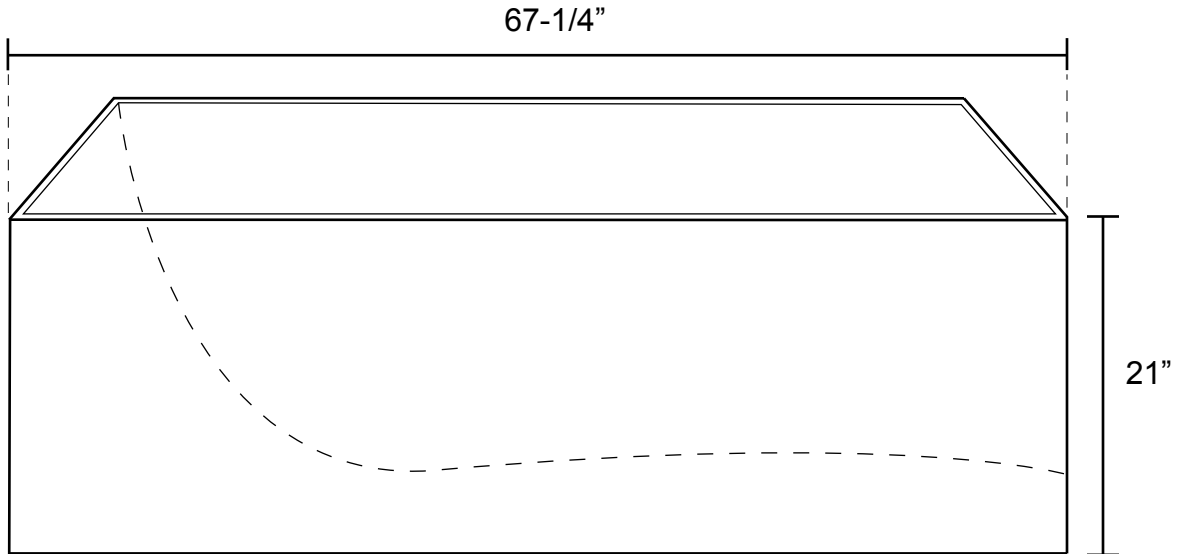

67" Cooper Freestanding Resin Tub

Tub Dimensions: 67-1/4" L x 28-1/2" W x 21" H

Tub Water Capacity: 100 gallons

Tub Weight Uncrated: 275 lbs. Tub Weight Crated: 350 lbs

Water depth is 18" H at drain to top of tub.
All measurements are approximate.
Measurements may vary +/- 1/2".