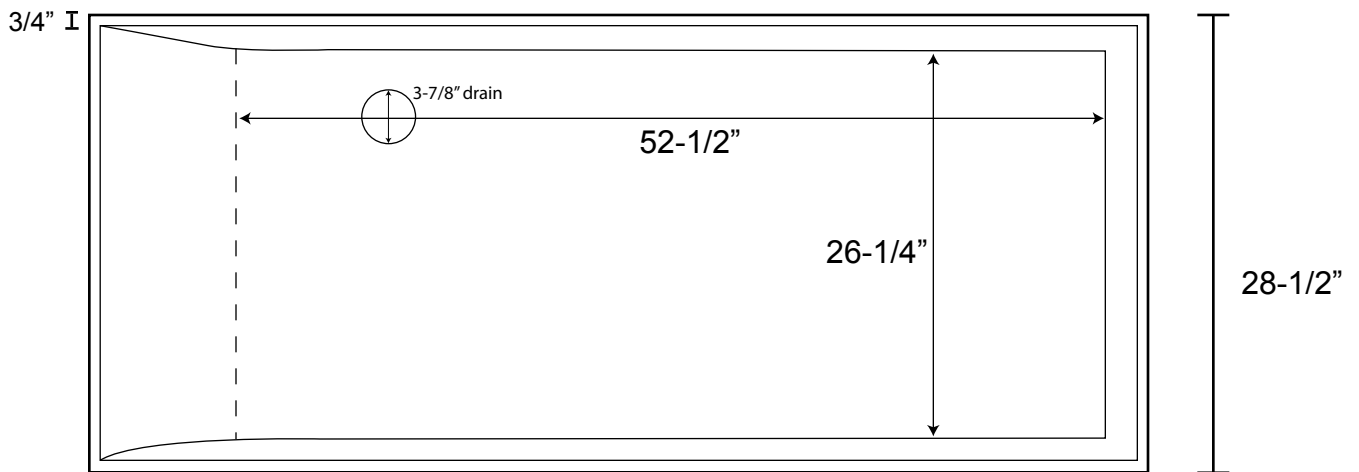

67" Cooper Freestanding Resin Tub

Tub Dimensions: 67-1/4" L x 28-1/2" W x 21" H

Tub Water Capacity: 100 gallons

Tub Weight Uncrated: 275 lbs. Tub Weight Crated: 350 lbs

Water depth is 18" H at drain to top of tub.
All measurements are approximate.
Measurements may vary +/- 1/2".