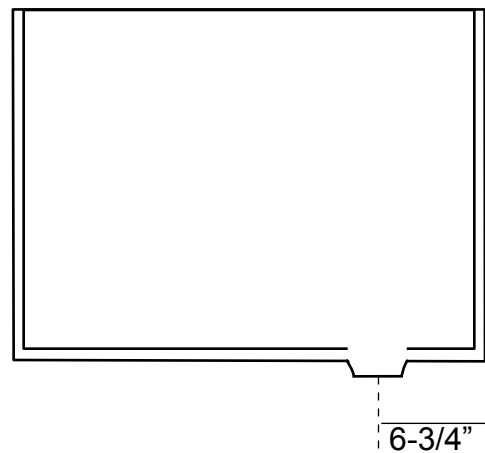

67" Cooper Freestanding Resin Tub

Tub Dimensions: 67-1/4" L x 28-1/2" W x 21" H

Tub Water Capacity: 100 gallons

Tub Weight Uncrated: 275 lbs. Tub Weight Crated: 350 lbs

Water depth is 18" H at drain to top of tub.
All measurements are approximate.
Measurements may vary +/- 1/2".