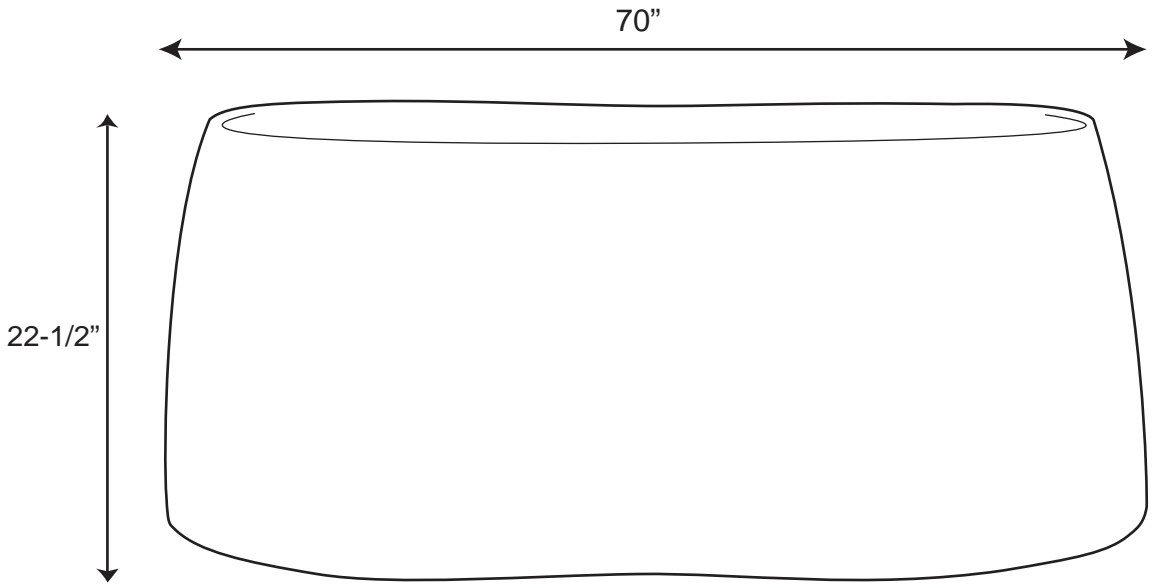

# Asia Freestanding Resin Air Bath Tub

Tub Dimensions: 70" L x 34-1/2" W x 22-1/2" H.

Tub Water Capacity: 60 gallons (to top of tub)

Tub Weight Uncrated: 200 lbs. Tub Weight Crated: 350 lbs.

Tub has no overflow.  
All measurements are approximate.  
Measurements may vary +/- 1/2".

## Asia Freestanding Resin Air Bath Tub

- Install so that the security device, MANI-SD-A, is at least 2" above tub rim.