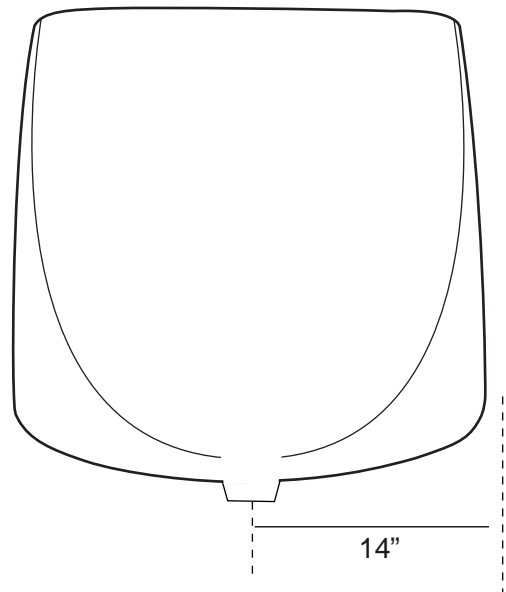

# Asia Freestanding Resin Air Bath Tub

Tub Dimensions: 70" L x 34-1/2" W x 22-1/2" H.

Tub Water Capacity: 60 gallons (to top of tub)

Tub Weight Uncrated: 200 lbs. Tub Weight Crated: 350 lbs.

Tub has no overflow.  
All measurements are approximate.  
Measurements may vary +/- 1/2".

## Asia Freestanding Resin Air Bath Tub

- Install so that the security device, MANI-SD-A, is at least 2" above tub rim.