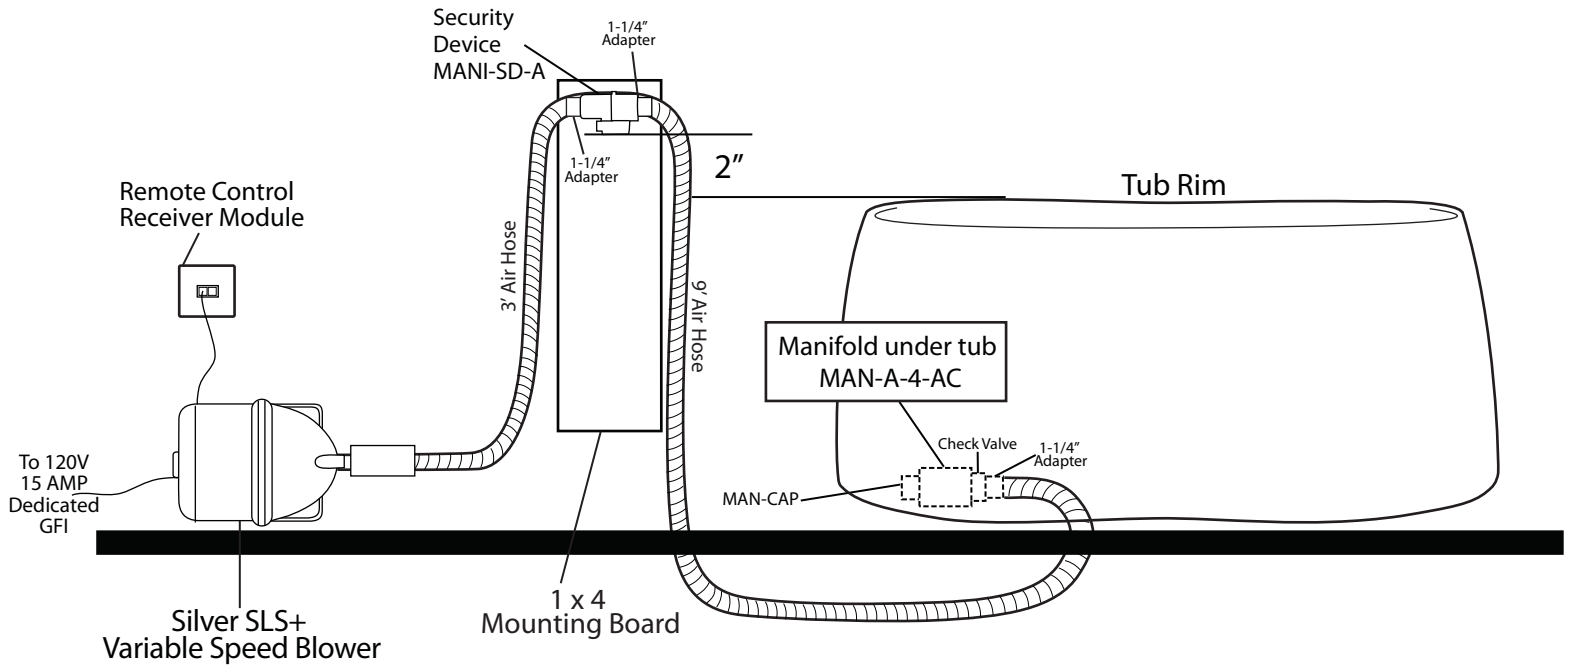

INSTALLATION INSTRUCTIONS

Asia Freestanding Resin Air Bath Tub

- Install so that the security device, MANI-SD-A, is at least 2" above tub rim.

Components List:

- BM-TWP Ball Check Valve Jets
- MANI-SD-A Security Device
- MAN-A-4-AC Manifold
- Silver SLS+ Variable Speed Blower