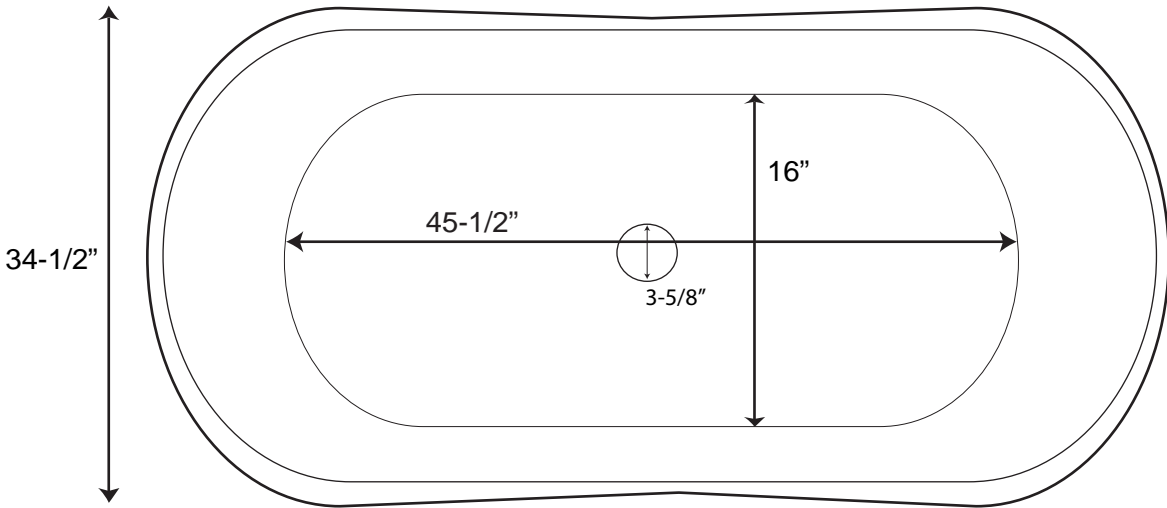

# Asia Freestanding Resin Air Bath Tub

Tub Dimensions: 70" L x 34-1/2" W x 22-1/2" H.

Tub Water Capacity: 60 gallons (to top of tub)

Tub Weight Uncrated: 200 lbs. Tub Weight Crated: 350 lbs.

Tub has no overflow.  
All measurements are approximate.  
Measurements may vary +/- 1/2".

## Asia Freestanding Resin Air Bath Tub

- Install so that the security device, MANI-SD-A, is at least 2" above tub rim.