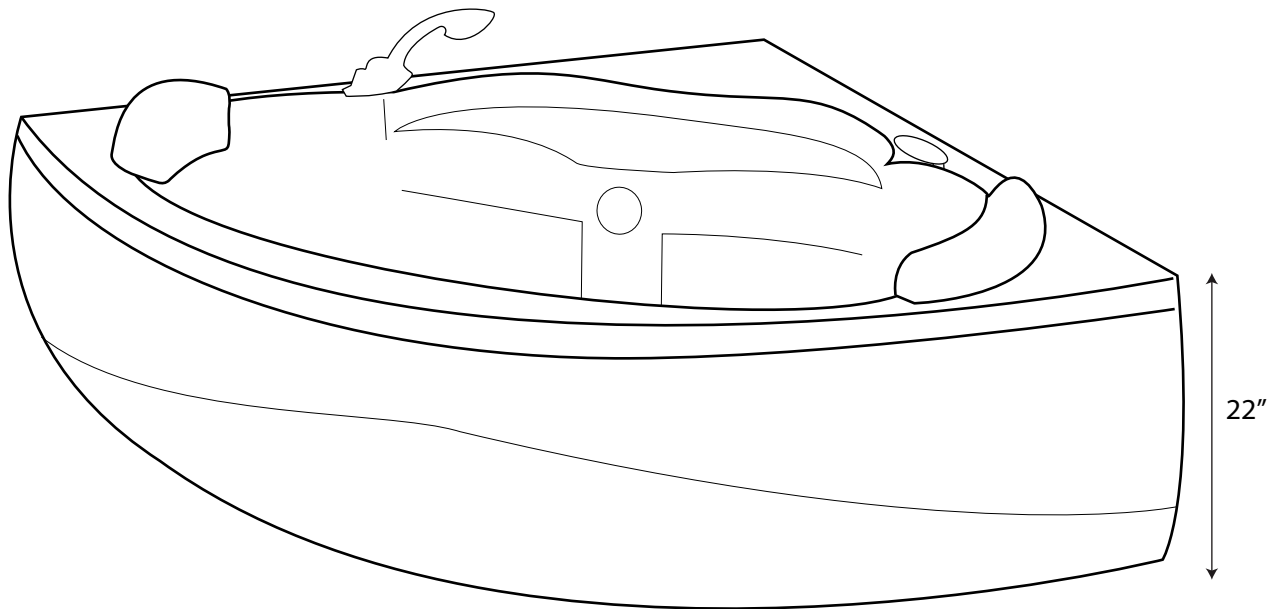

60" Angelique Freestanding Acrylic Corner Tub

Tub Dimensions: 60" L x 64-3/4" W (front to back) x 22" H

Water Capacity: 40 Gallons

Tub Weight Uncrated: 275 lbs. Tub Weight Crated: 350 lbs.

Tub Filler Faucet measures: 6-1/2" L x 3-3/4" W (front to back) x 2-1/8" H.

Water depth is 10-1/4" to overflow.

All measurements are approximate.

Measurements may vary +/- 1/2".