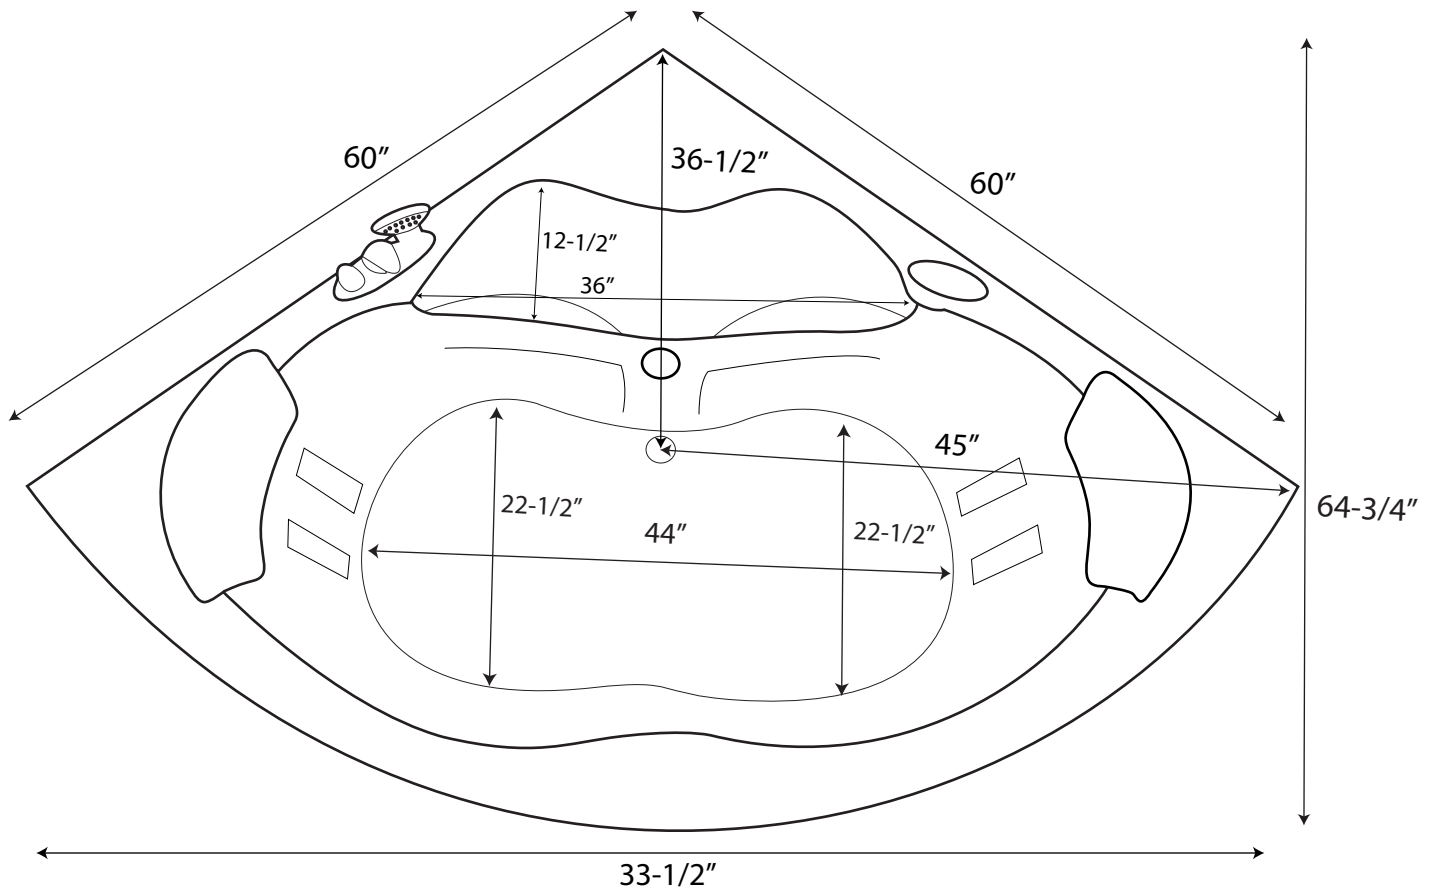

60" Angelique Freestanding Acrylic Corner Tub

Tub Dimensions: 60" L x 64-3/4" W (front to back) x 22" H

Water Capacity: 40 Gallons

Tub Weight Uncrated: 275 lbs. Tub Weight Crated: 350 lbs.

Tub Filler Faucet measures: 6-1/2" L x 3-3/4" W (front to back) x 2-1/8" H.

Water depth is 10-1/4" to overflow.

All measurements are approximate.

Measurements may vary +/- 1/2".