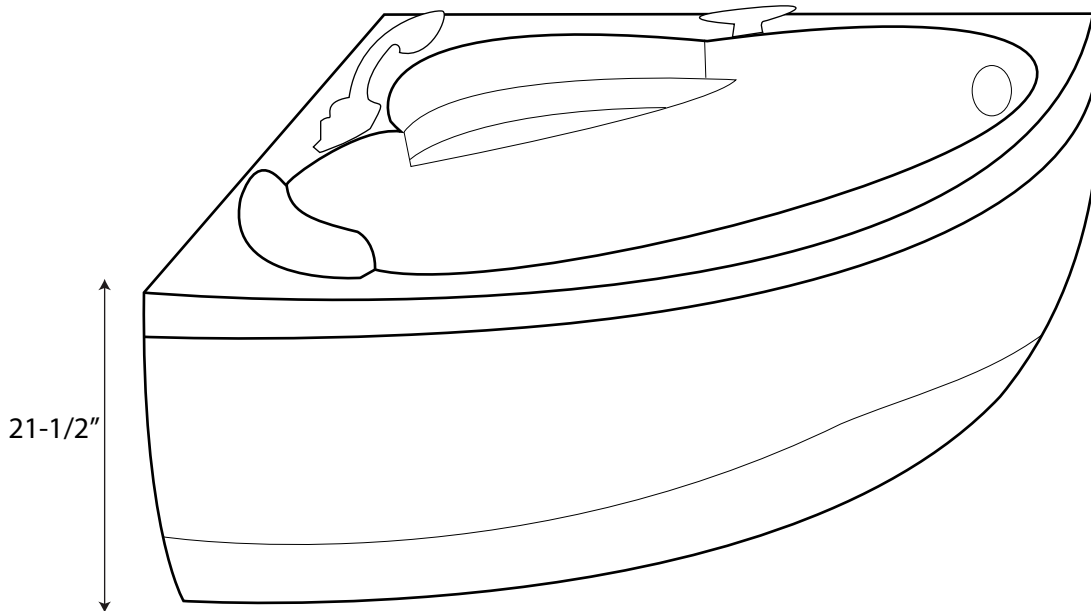

52" Angelique Freestanding Acrylic Corner Tub

Tub Dimensions: 52" L x 56" W (front to back) x 21-1/2" H

Water Capacity: 40 Gallons

Tub Weight Uncrated: 170 lbs.

Tub Filler Faucet measures: 6-1/2" L x 3-3/4" W (front to back) x 2-1/8" H.

Water depth is 11-1/2" to overflow.
All measurements are approximate.
Measurements may vary +/- 1/2".