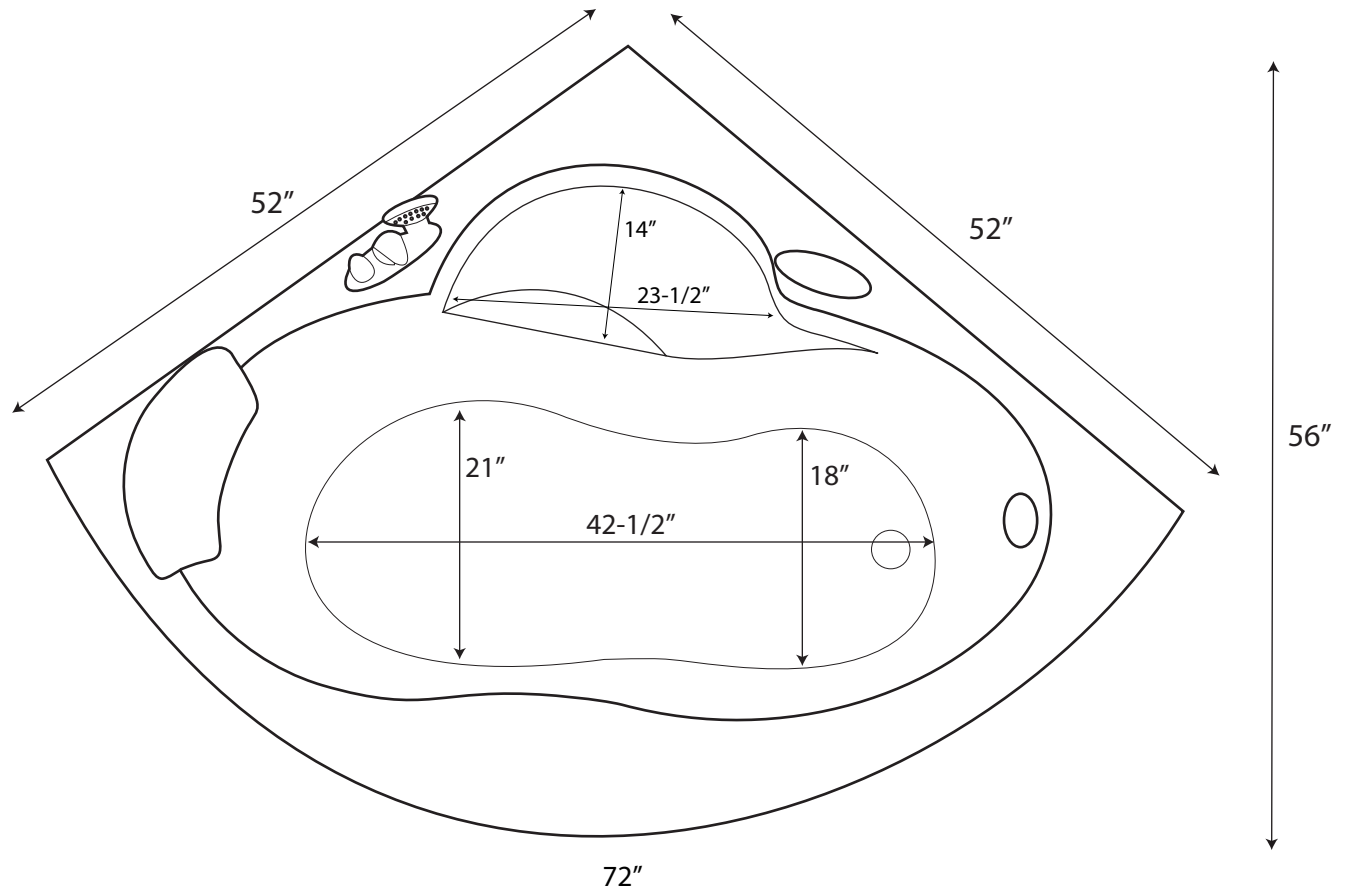

52" Angelique Freestanding Acrylic Corner Tub

Tub Dimensions: 52" L x 56" W (front to back) x 21-1/2" H

Water Capacity: 40 Gallons

Tub Weight Uncrated: 170 lbs.

Tub Filler Faucet measures: 6-1/2" L x 3-3/4" W (front to back) x 2-1/8" H.

Water depth is 11-1/2" to overflow.
All measurements are approximate.
Measurements may vary +/- 1/2".