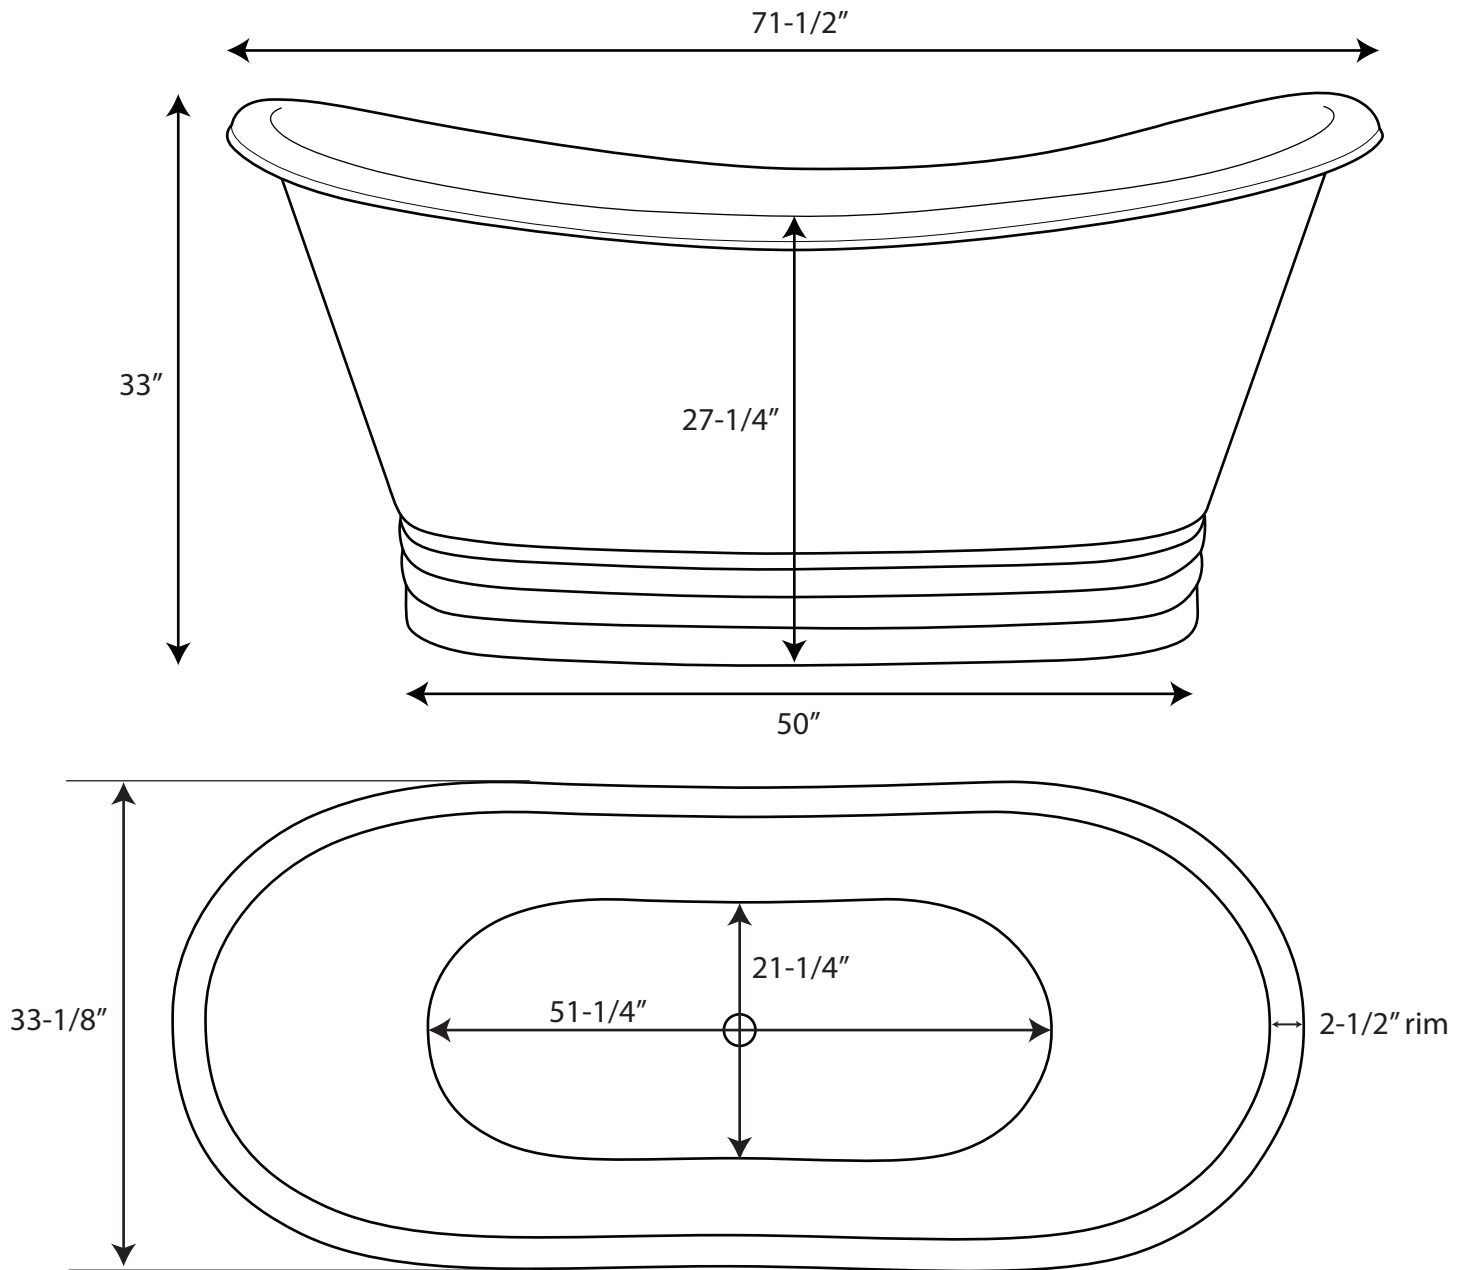

Anastasia Double Slipper Mosaic Copper Tub - Nickel Interior

Tub Dimensions: 71-1/2" L x 33-1/8" W x 33" H

Water Capacity: 97 gallons

Tub Weight Uncrated: 200 lbs. Tub Weight Crated: 425 lbs.

Water depth to overflow is 20-1/2" H.
All measurements are approximate.
Measurements may vary +/- 1/2".