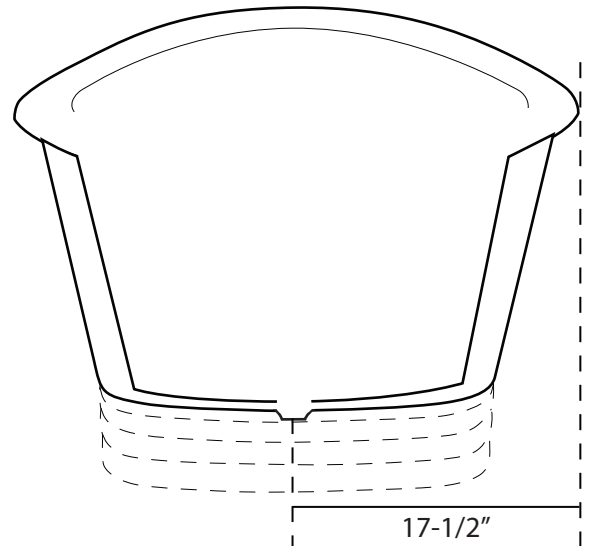

Anastasia Double Slipper Mosaic Copper Tub - Nickel Interior

Tub Dimensions: 71-1/2" L x 33-1/8" W x 33" H

Water Capacity: 97 gallons

Tub Weight Uncrated: 200 lbs. Tub Weight Crated: 425 lbs.

Water depth to overflow is 20-1/2" H.
All measurements are approximate.
Measurements may vary +/- 1/2".