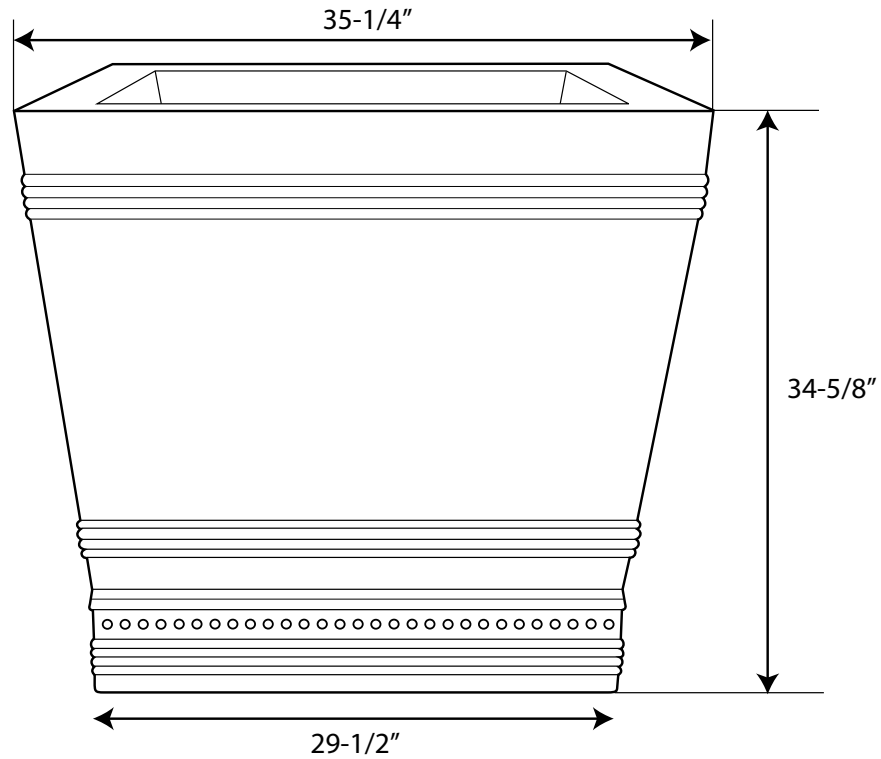

# Benton Square Copper Japanese Style Soaking Tub

Hammered Exterior and Interior.

Tub Dimensions: 35-1/4" L x 35-1/4" W x 34-5/8" H.

Water Capacity: 67 Gallons to the top of tub.

Tub Weight Uncrated: 200 lbs. Tub Weight Crated: 425 lbs.

Water depth is 29" H to top of tub.  
All measurements are approximate.  
Measurements may vary +/- 1/2".