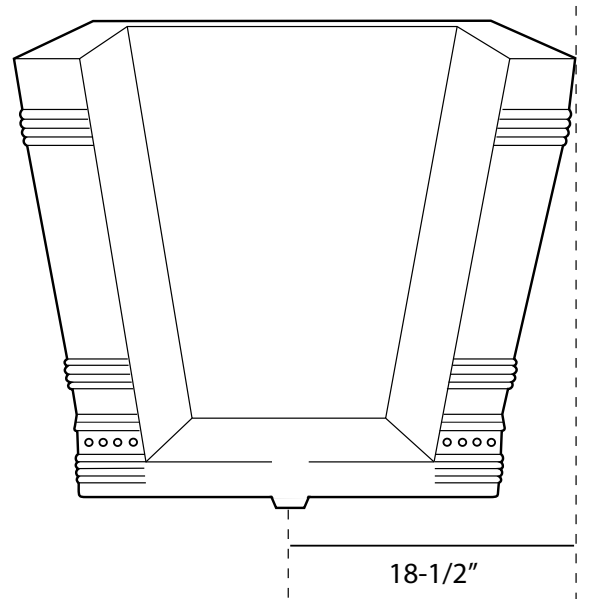

# Benton Square Copper Japanese Style Soaking Tub

Hammered Exterior and Interior.

Tub Dimensions: 35-1/4" L x 35-1/4" W x 34-5/8" H.

Water Capacity: 67 Gallons to the top of tub.

Tub Weight Uncrated: 200 lbs. Tub Weight Crated: 425 lbs.

Water depth is 29" H to top of tub.  
All measurements are approximate.  
Measurements may vary +/- 1/2".