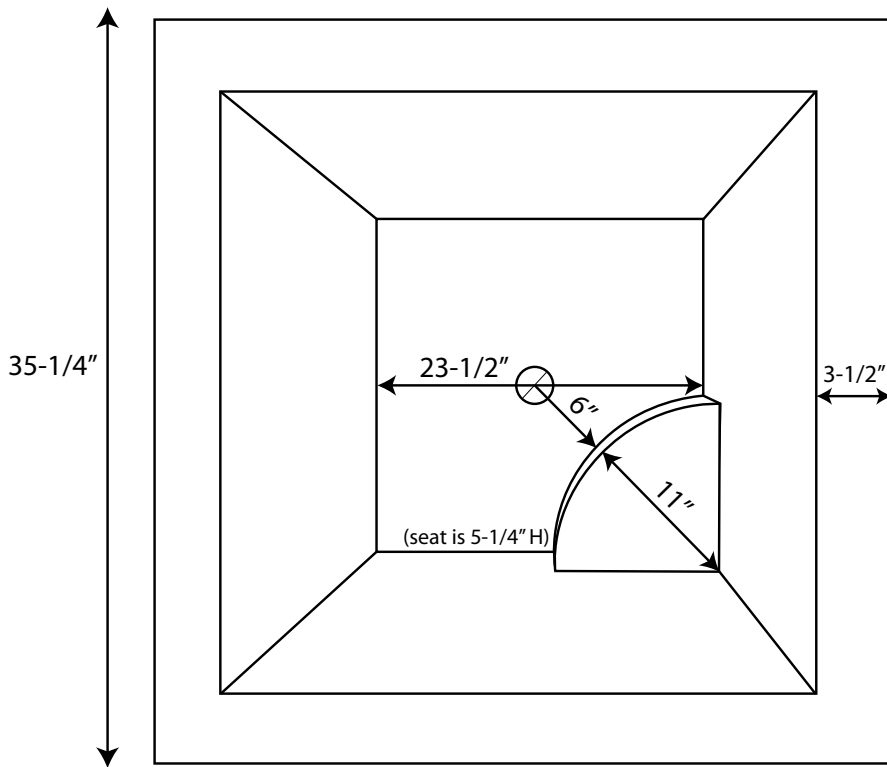

# Benton Square Copper Japanese Style Soaking Tub

Hammered Exterior and Interior.

Tub Dimensions: 35-1/4" L x 35-1/4" W x 34-5/8" H.

Water Capacity: 67 Gallons to the top of tub.

Tub Weight Uncrated: 200 lbs. Tub Weight Crated: 425 lbs.

Water depth is 29" H to top of tub.  
All measurements are approximate.  
Measurements may vary +/- 1/2".