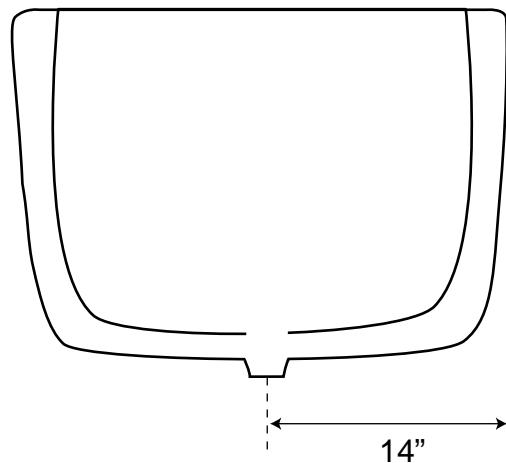

62" Bennett Rectangular Freestanding Acrylic Tub

Tub Dimensions: 62-1/2" L x 30-1/2" W x 22-1/2" H

Tub Water Capacity: 59 gallons

Tub Weight Uncrated: 111 lbs. Tub Weight Crated: 336 lbs

Water depth is 18" H to top of tub.
All measurements are approximate.
Measurements may vary +/- 1/2".