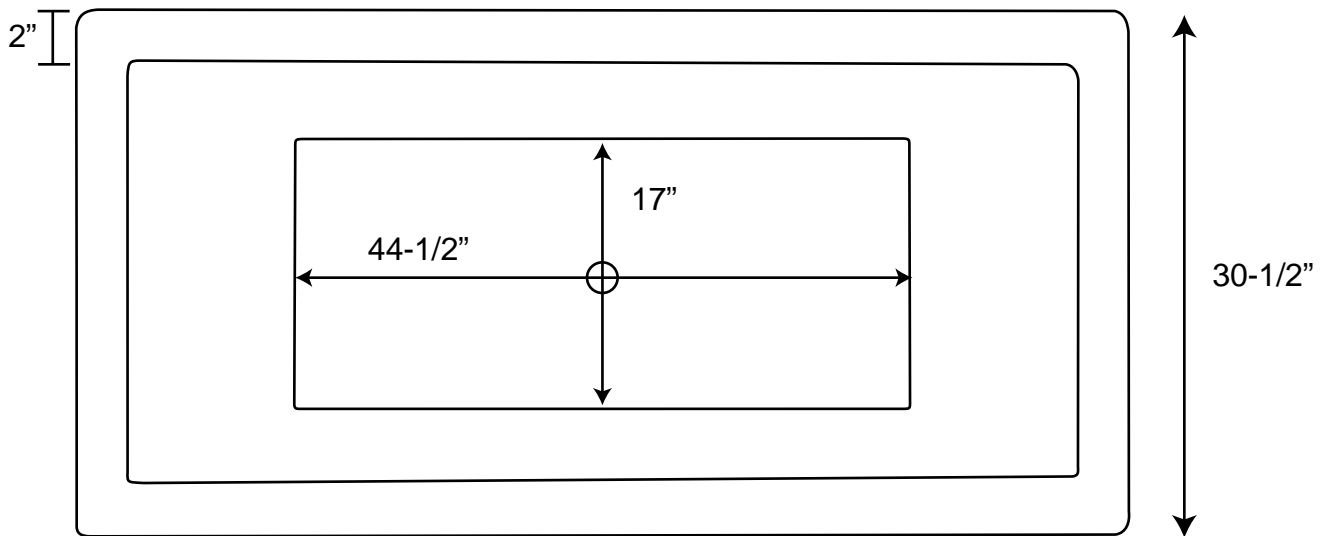

62" Bennett Rectangular Freestanding Acrylic Tub

Tub Dimensions: 62-1/2" L x 30-1/2" W x 22-1/2" H

Tub Water Capacity: 59 gallons

Tub Weight Uncrated: 111 lbs. Tub Weight Crated: 336 lbs

Water depth is 18" H to top of tub.
All measurements are approximate.
Measurements may vary +/- 1/2".