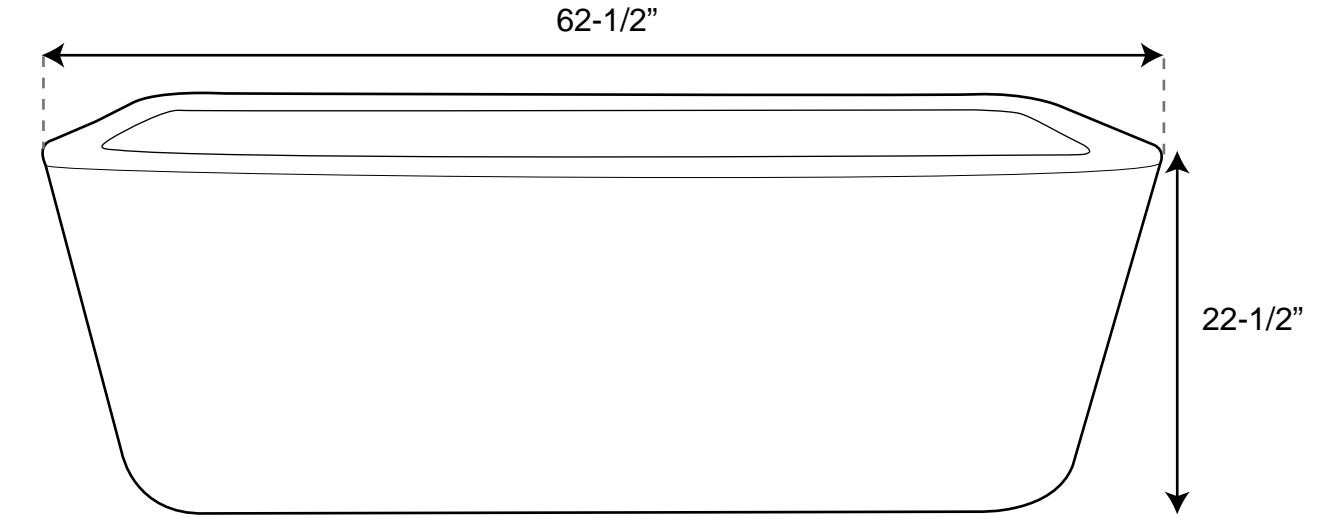

62" Bennett Rectangular Freestanding Acrylic Tub

Tub Dimensions: 62-1/2" L x 30-1/2" W x 22-1/2" H

Tub Water Capacity: 59 gallons

Tub Weight Uncrated: 111 lbs. Tub Weight Crated: 336 lbs

Water depth is 18" H to top of tub.
All measurements are approximate.
Measurements may vary +/- 1/2".