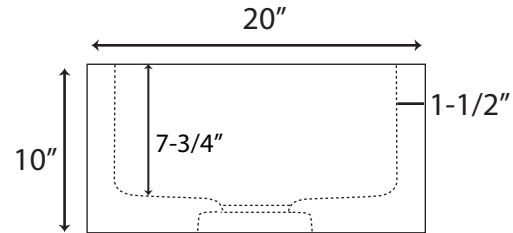

# Polished Granite Large Offset Double Bowl Farmhouse Sink

Sink Dimensions: 33" L x 20" W (front to back) x 10" H ( $\pm 1/2"$ ).

Large bowl measures 20" L x 17" W (front to back) x 8" H ( $\pm 1/2"$ ).

Small bowl measures 8" L x 17" W (front to back) x 5-1/2" H ( $\pm 1/2"$ ).

\*All sides are granite with a polished finish.