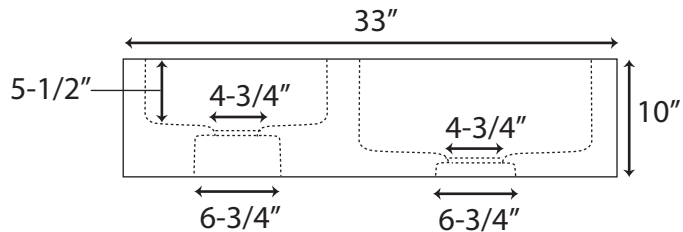

# Polished Granite Large Offset Double Bowl Farmhouse Sink

Sink Dimensions: 33" L x 20" W (front to back) x 10" H ( $\pm 1/2"$ ).

Large bowl measures 20" L x 17" W (front to back) x 8" H ( $\pm 1/2"$ ).

Small bowl measures 8" L x 17" W (front to back) x 5-1/2" H ( $\pm 1/2"$ ).

\*All sides are granite with a polished finish.