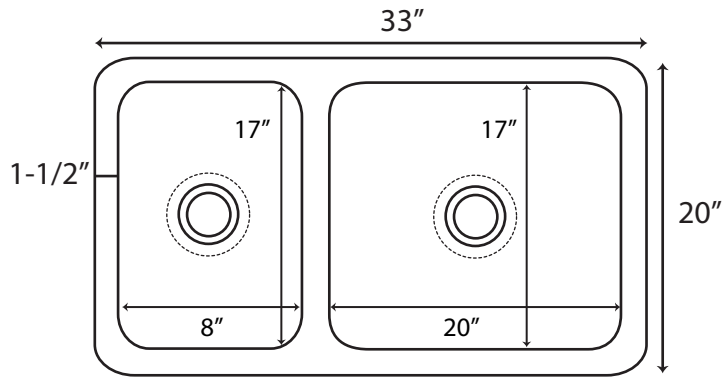

# Polished Granite Large Offset Double Bowl Farmhouse Sink

Sink Dimensions: 33" L x 20" W (front to back) x 10" H ( $\pm 1/2"$ ).

Large bowl measures 20" L x 17" W (front to back) x 8" H ( $\pm 1/2"$ ).

Small bowl measures 8" L x 17" W (front to back) x 5-1/2" H ( $\pm 1/2"$ ).

\*All sides are granite with a polished finish.