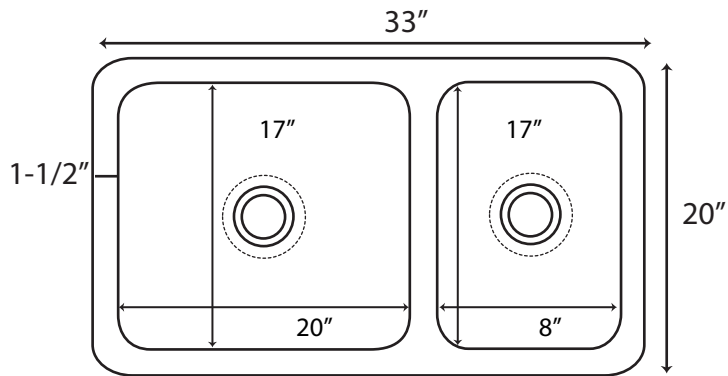

Polished Granite Large Offset Double Bowl Farmhouse Sink with Chiseled Apron

Sink Dimensions: 33" L x 20" W (front to back) x 10" H ($\pm 1/2"$).

Large bowl interior measures 20" L x 17" W (front to back) x 8" H ($\pm 1/2"$).

Small bowl interior measures 8" L x 17" W (front to back) x 5-1/2" H ($\pm 1/2"$).

*Interior, sides and back are polished granite. Natural chiseled apron is unpolished.