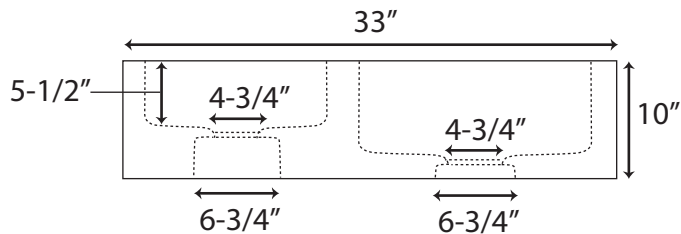

Polished Granite Large Offset Double Bowl Farmhouse Sink with Chiseled Apron

Sink Dimensions: 33" L x 20" W (front to back) x 10" H ($\pm 1/2"$).

Large bowl interior measures 20" L x 17" W (front to back) x 8" H ($\pm 1/2"$).

Small bowl interior measures 8" L x 17" W (front to back) x 5-1/2" H ($\pm 1/2"$).

*Interior, sides and back are polished granite. Natural chiseled apron is unpolished.