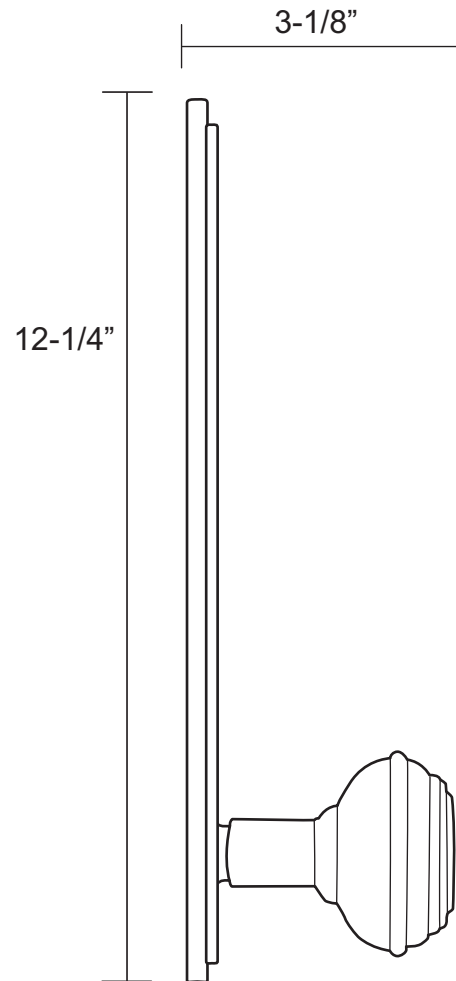

Dynasty Entrance Set

Dimensions:

3-1/8" W x 12-1/4" H

3-3/8" extension from door

3-5/8" center-to-center measurement from knob to cylinder

Front View

Side View