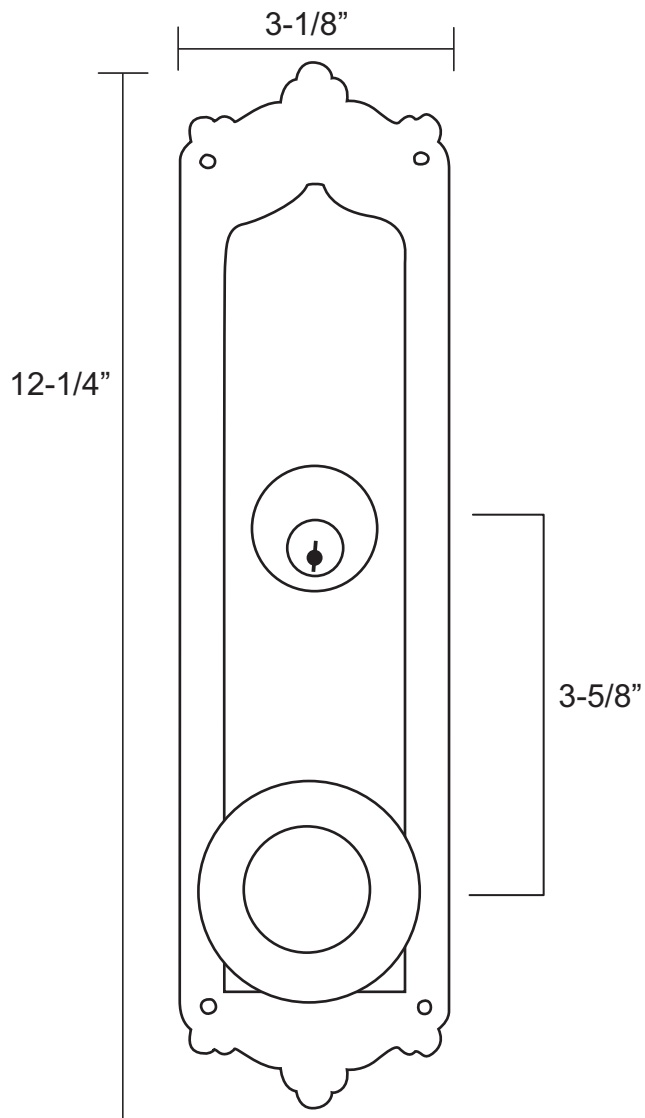

Dynasty Entrance Set

Dimensions:

3-1/8" W x 12-1/4" H

3-3/8" extension from door

3-5/8" center-to-center measurement from knob to cylinder

Front View

Side View