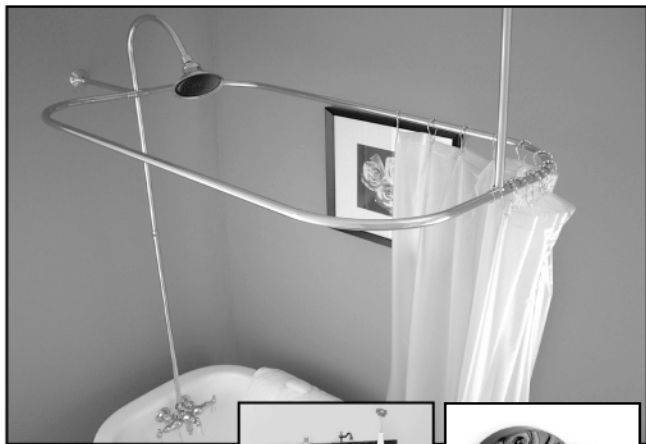

Signature Hardware

luxury kitchen and bath fixtures ♦ decorative hardware ♦ elegant home lighting

free color catalog 866.475.9712 ♦ www.signaturehardware.com/olj ♦ 2700 Crescent Springs Pike ♦ Erlanger, KY 41017