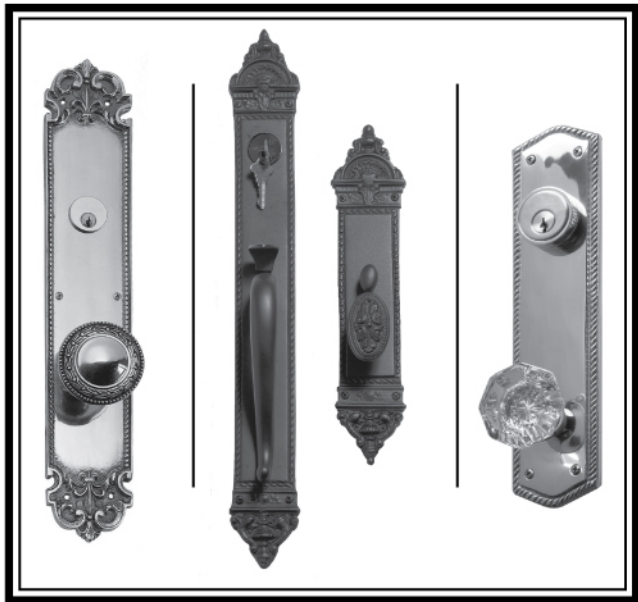

Signature Hardware

— designer bathtubs by CLAWFOOT SUPPLY

free color catalog
859.647.7564 **phone**
www.signaturehardware.com/v
2700 Crescent Springs Pike
Erlanger, KY 41017